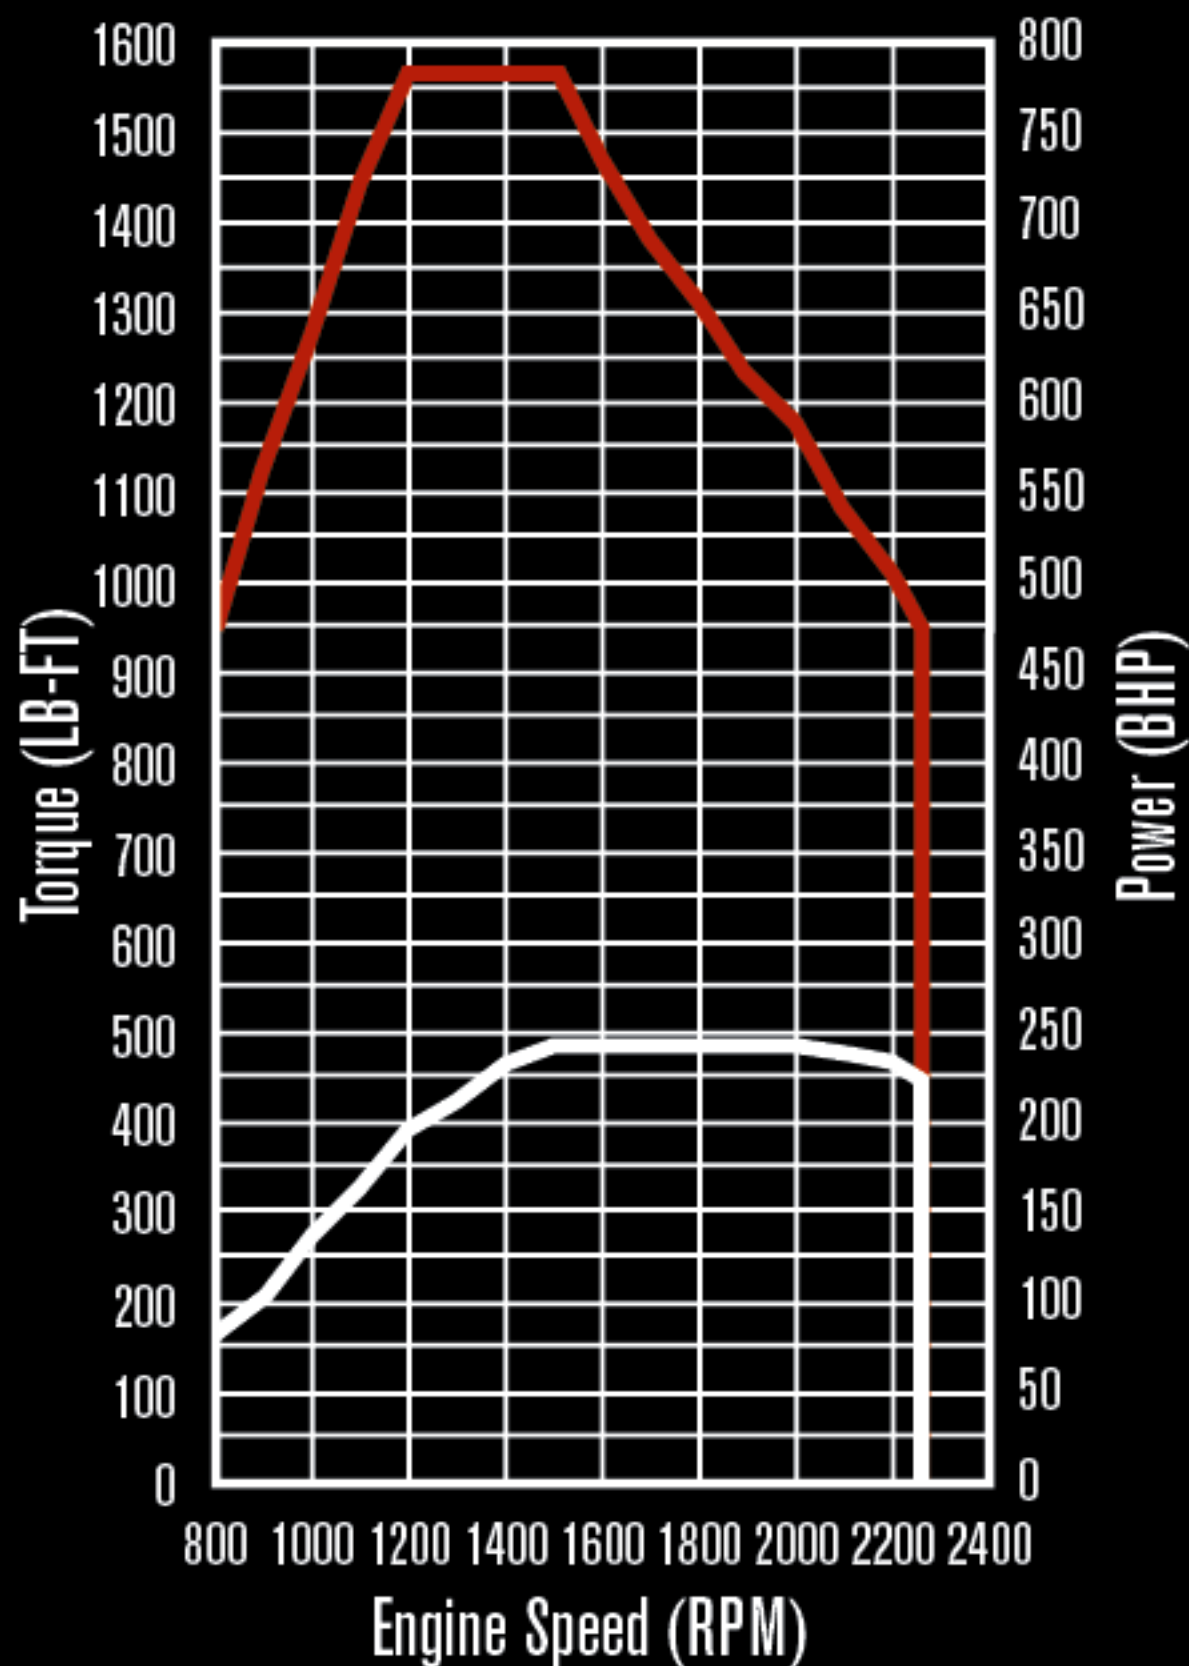

# MAXXFORCE 10 PERFORMANCE

— TORQUE — POWER

230 kW / 1425 Nm

# MAXXFORCE 10 PERFORMANCE

TORQUE POWER

230 kW / 1425 Nm

# MAXXFORCE 10 PERFORMANCE

— TORQUE — POWER

245 kW / 1560 Nm