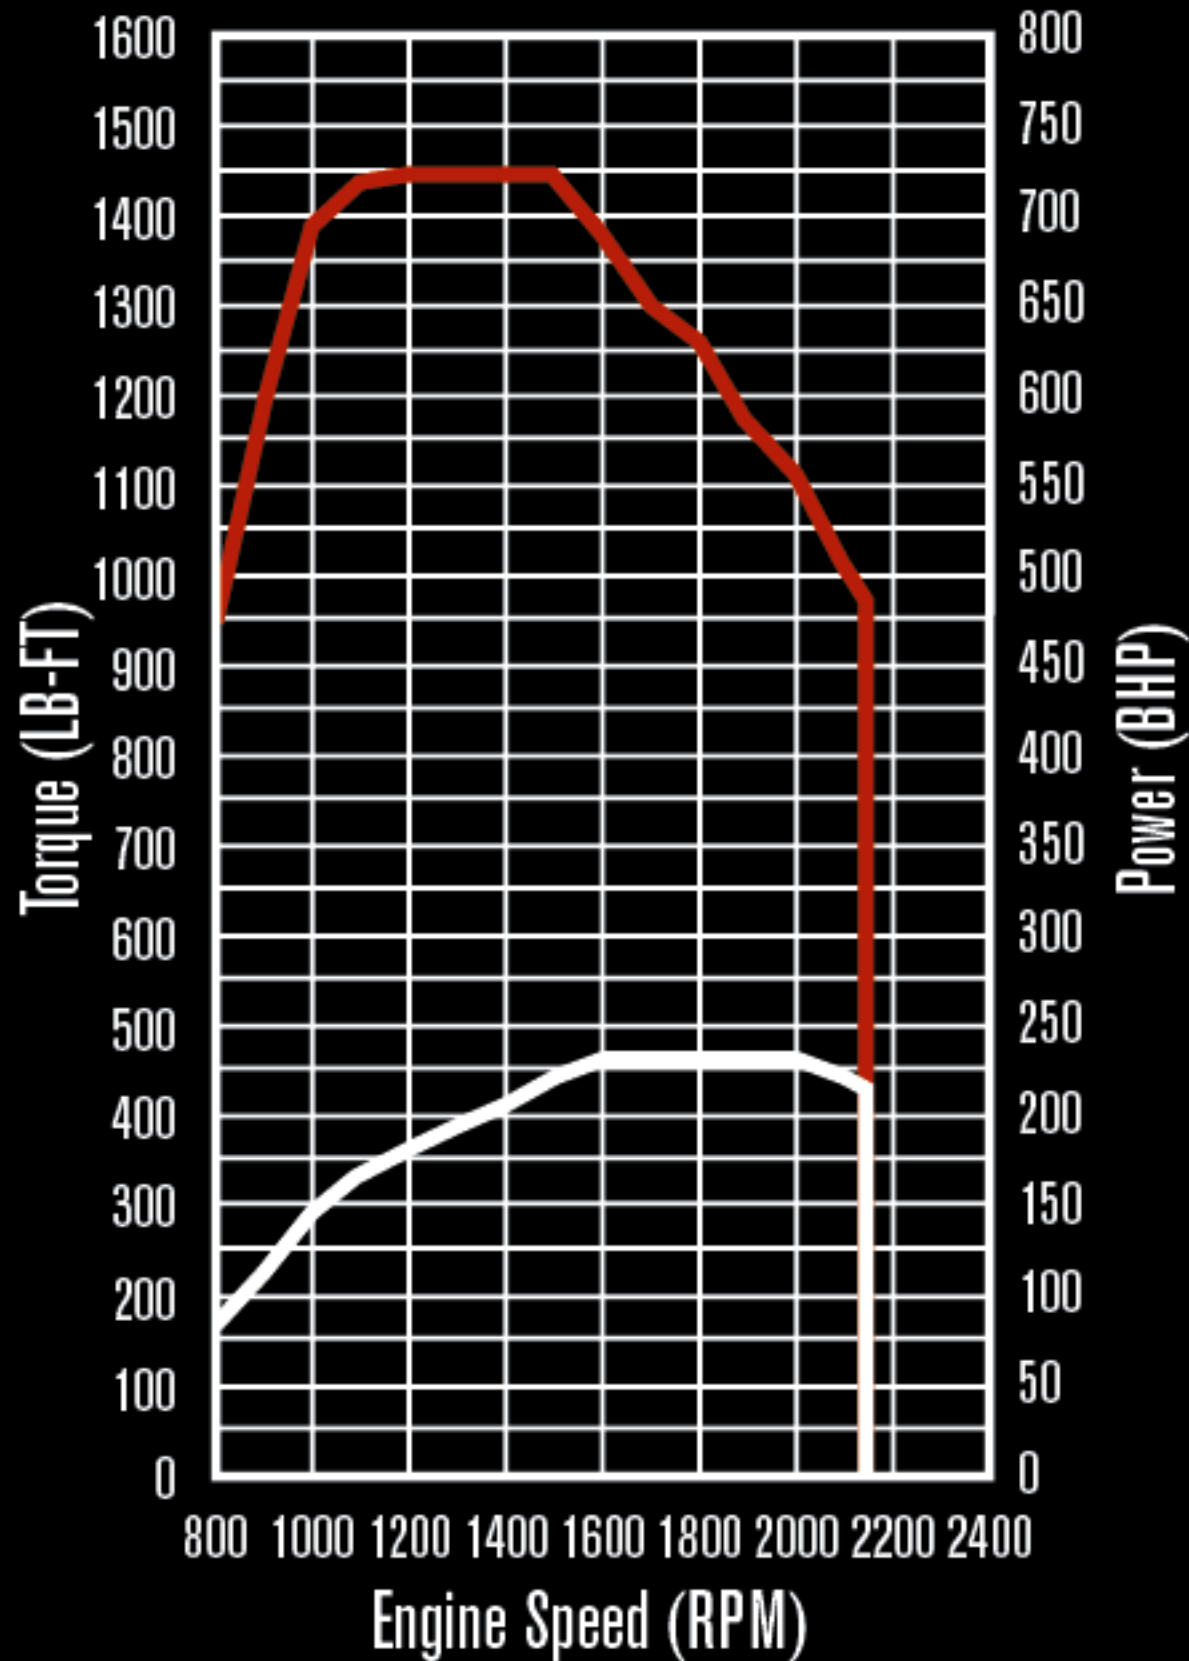

# MAXXFORCE 10 PERFORMANCE

— TORQUE — POWER

230 kW / 1425 Nm

# MAXXFORCE 10 PERFORMANCE

TORQUE POWER

230 kW / 1425 Nm

# MAXXFORCE 10 PERFORMANCE

— TORQUE — POWER

245 kW / 1560 Nm