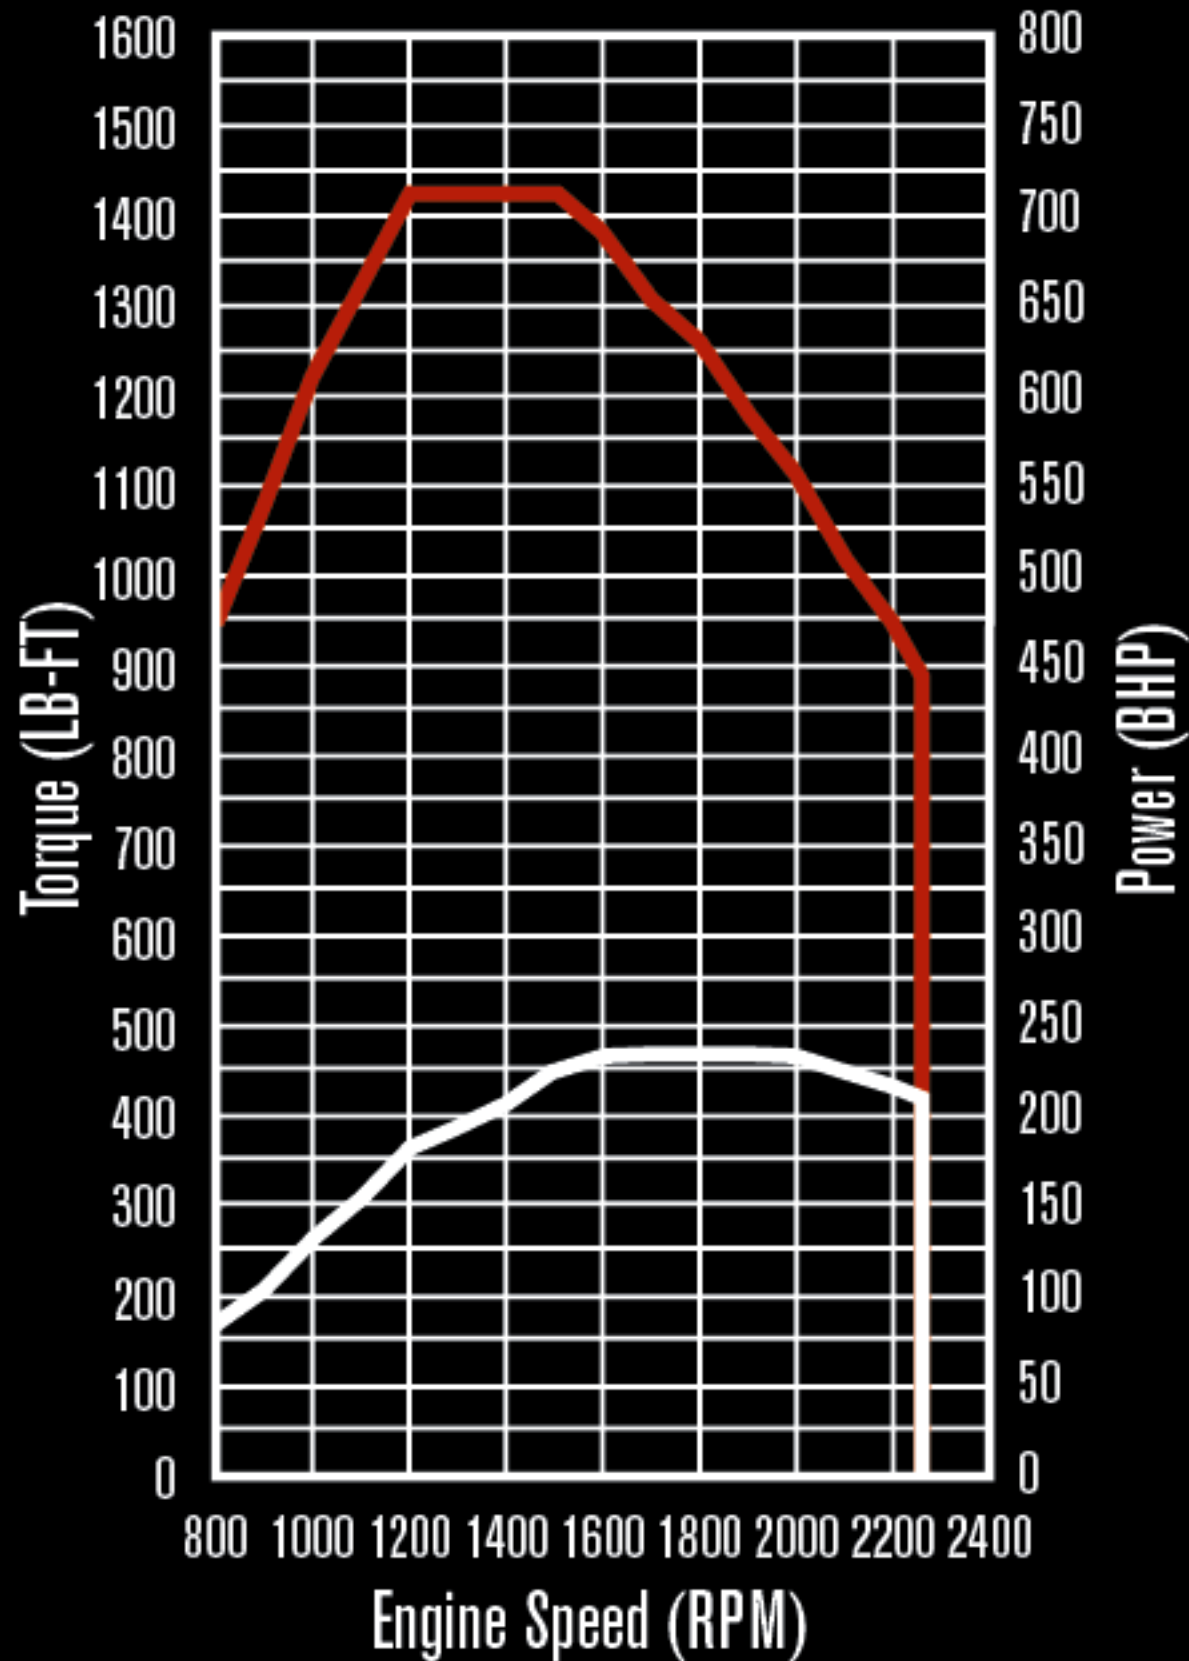

# MAXXFORCE 10 PERFORMANCE

— TORQUE — POWER

230 kW / 1425 Nm

# MAXXFORCE 10 PERFORMANCE

TORQUE POWER

230 kW / 1425 Nm

# MAXXFORCE 10 PERFORMANCE

— TORQUE — POWER

245 kW / 1560 Nm