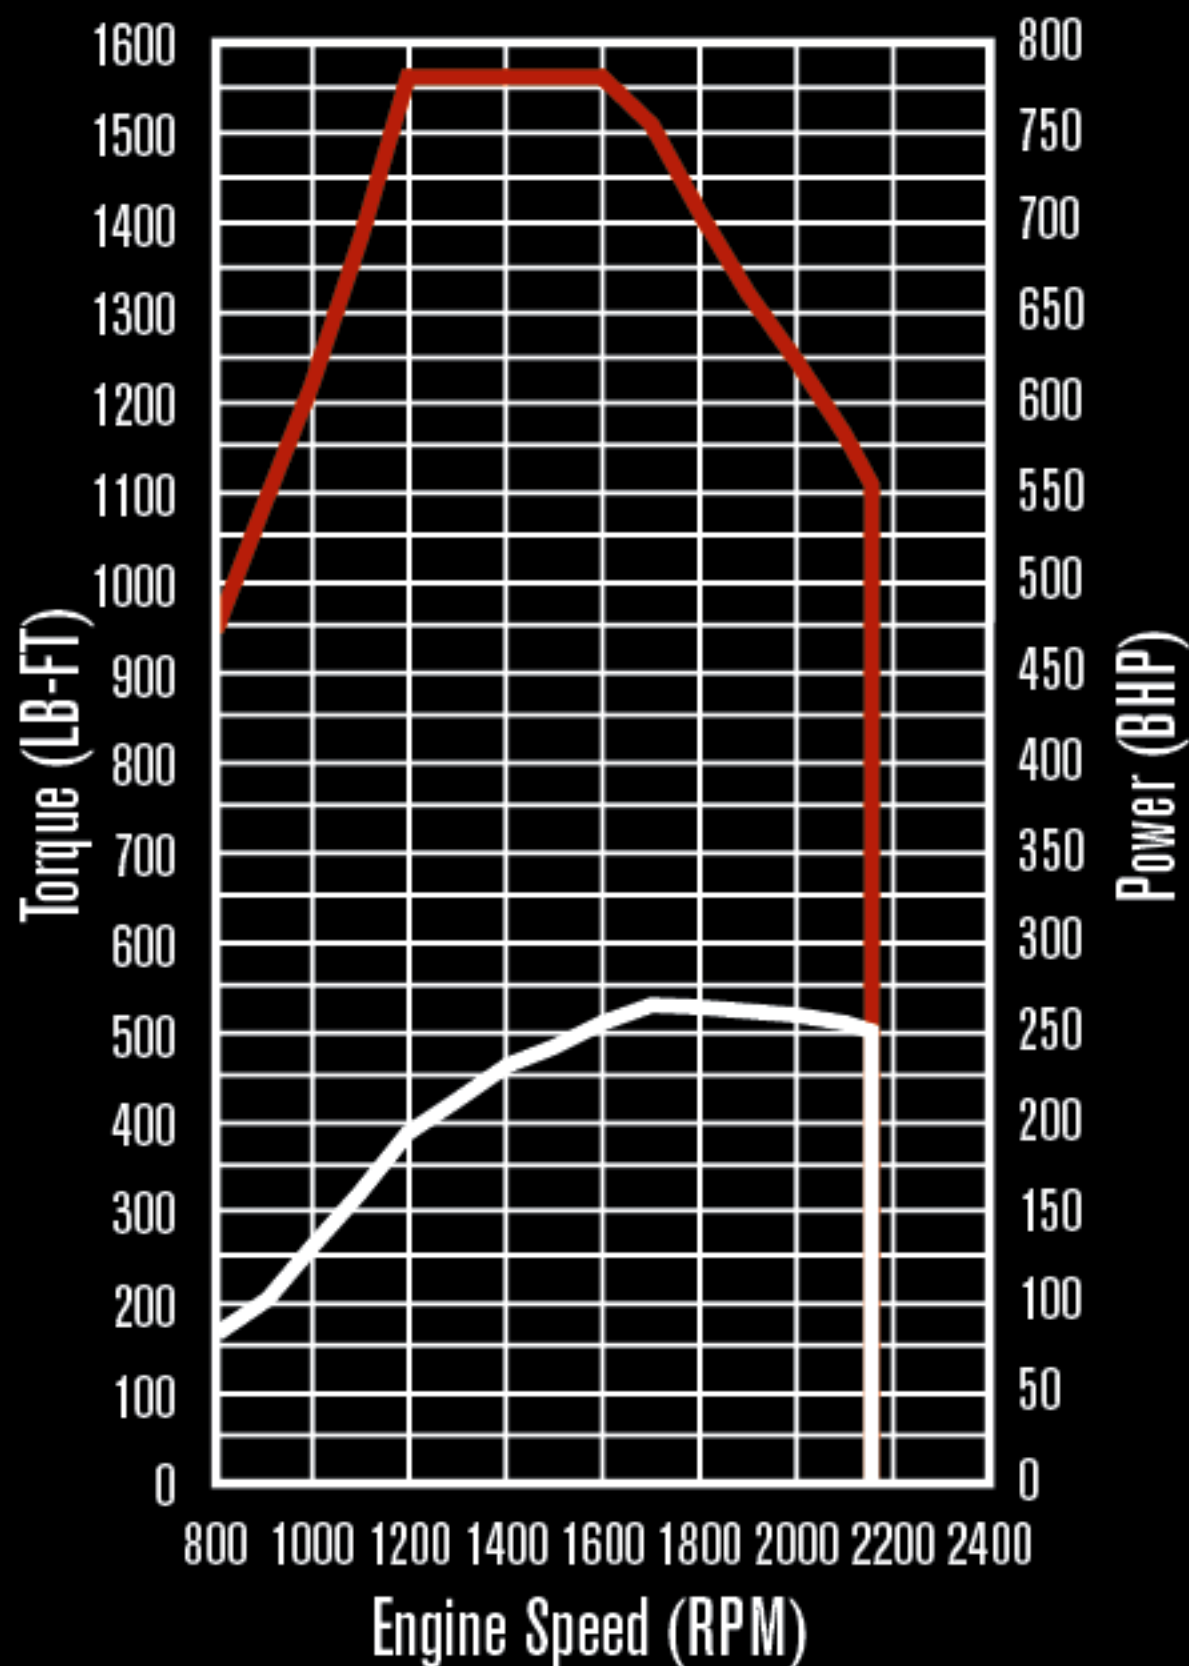

MAXXFORCE 10 PERFORMANCE

— TORQUE — POWER

260 kW / 1560 Nm