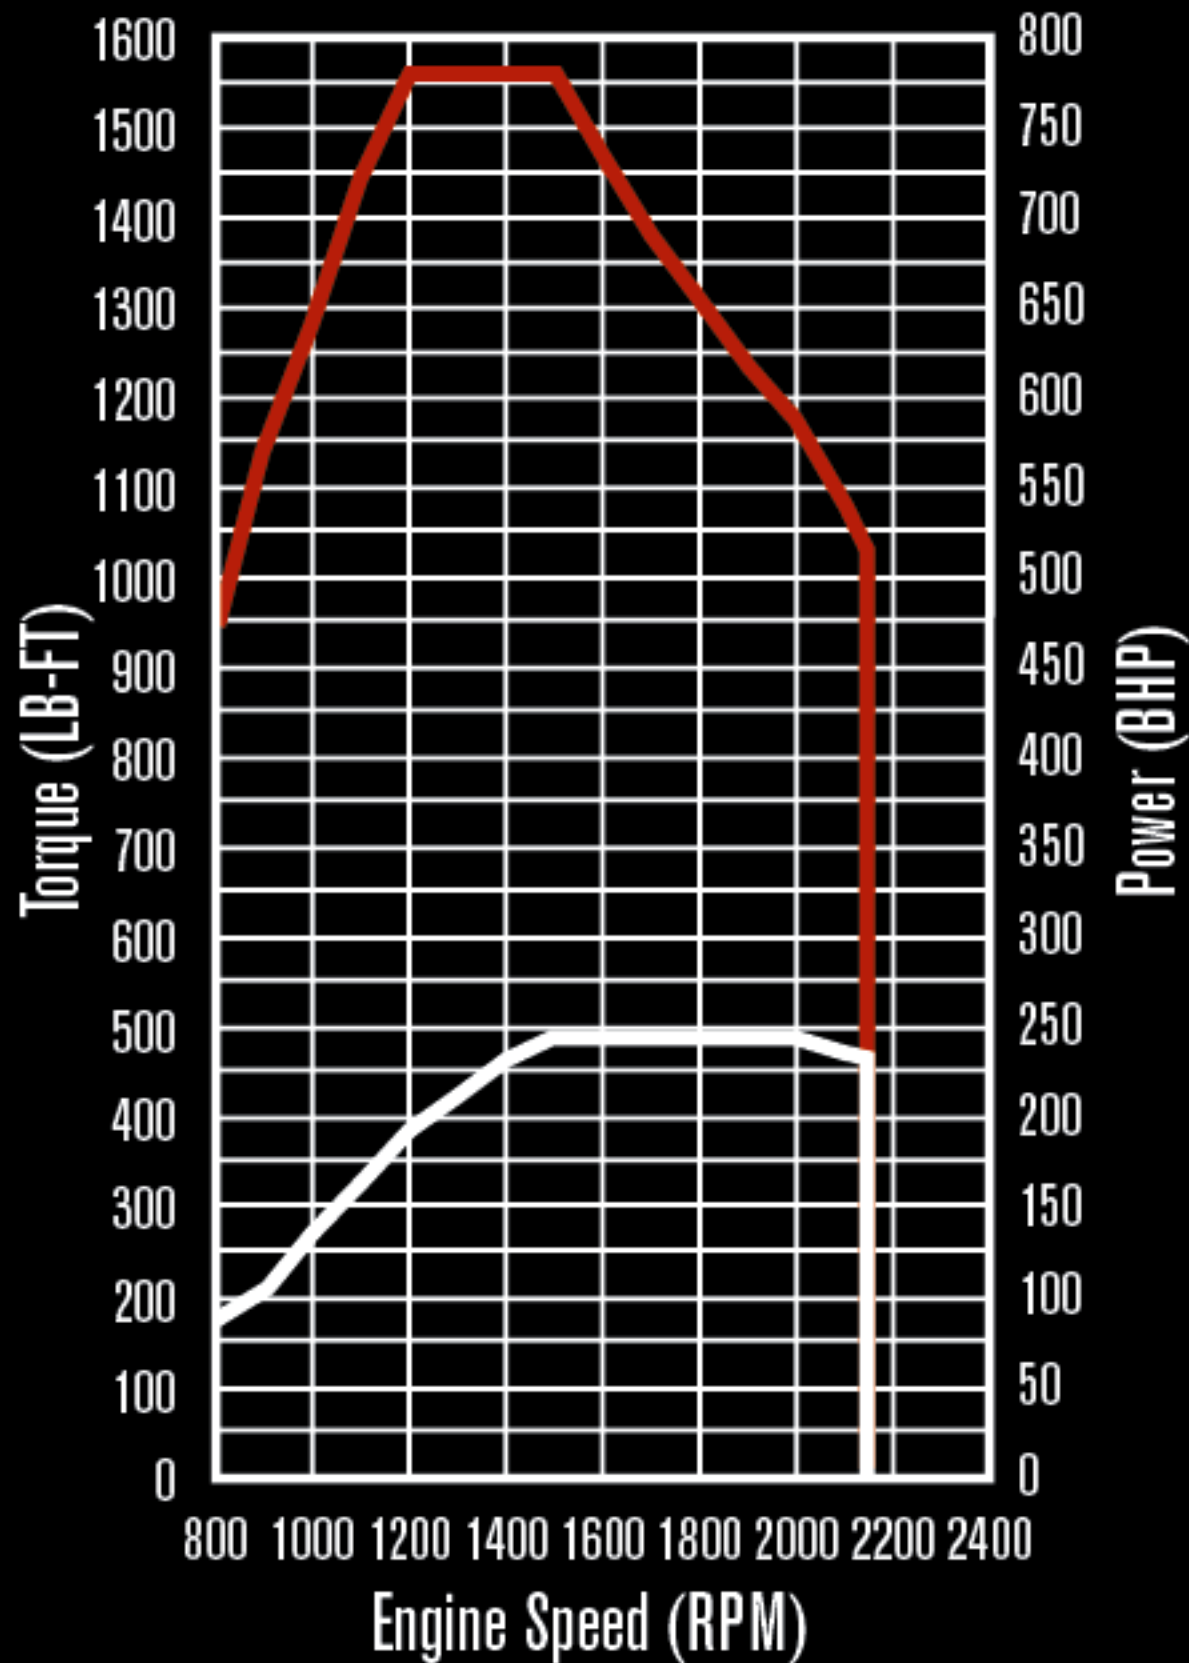

# MAXXFORCE 10 PERFORMANCE

— TORQUE — POWER

230 kW / 1425 Nm

# MAXXFORCE 10 PERFORMANCE

TORQUE POWER

230 kW / 1425 Nm

# MAXXFORCE 10 PERFORMANCE

— TORQUE — POWER

245 kW / 1560 Nm