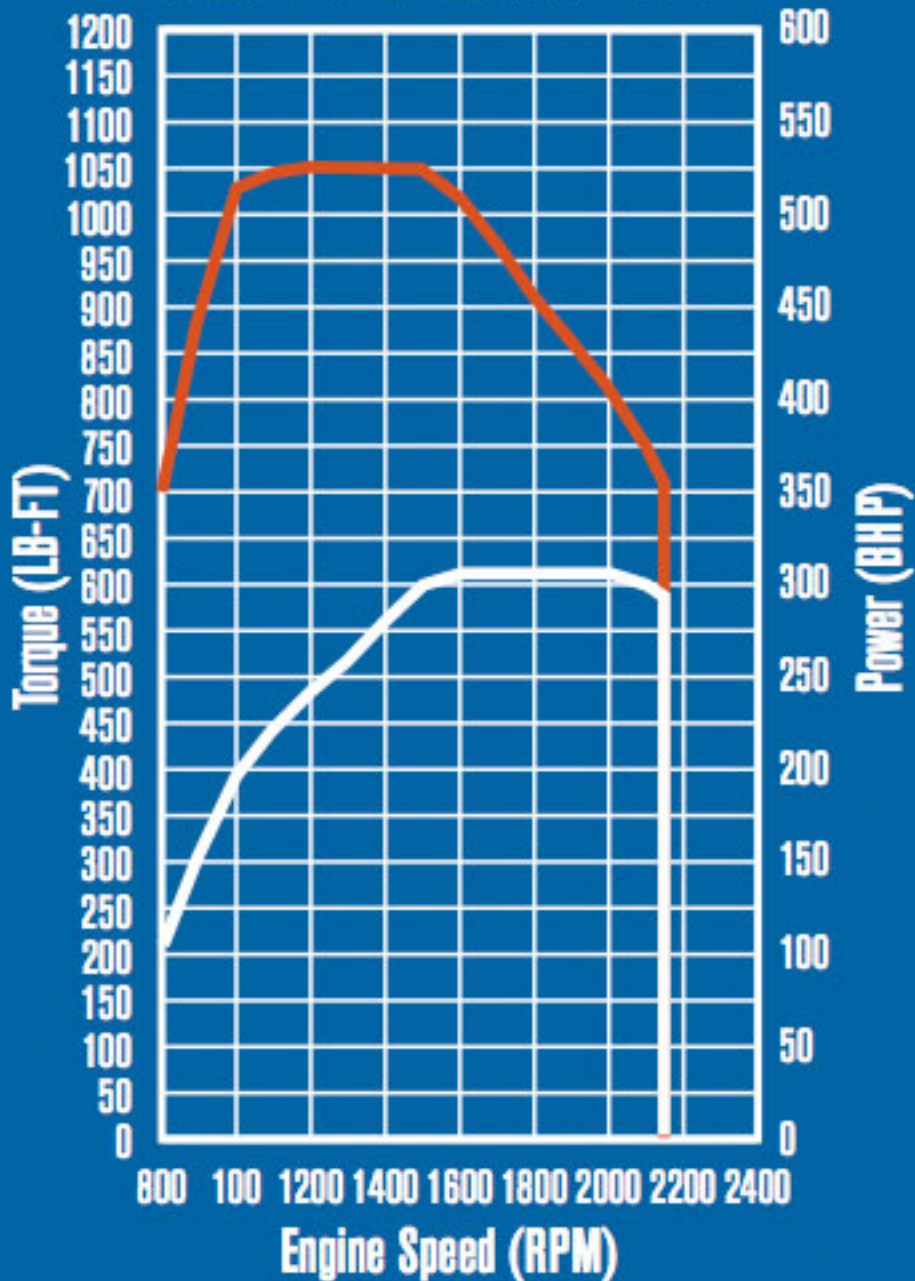

MAXXFORCE 10 PERFORMANCE

— TORQUE — POWER

310 HP / 1050 LB-FT

MAXXFORCE 10 PERFORMANCE

— TORQUE — POWER

330 HP / 1150 LB-FT

MAXXFORCE 10 PERFORMANCE

— TORQUE — POWER

350 HP / 1150 LB-FT