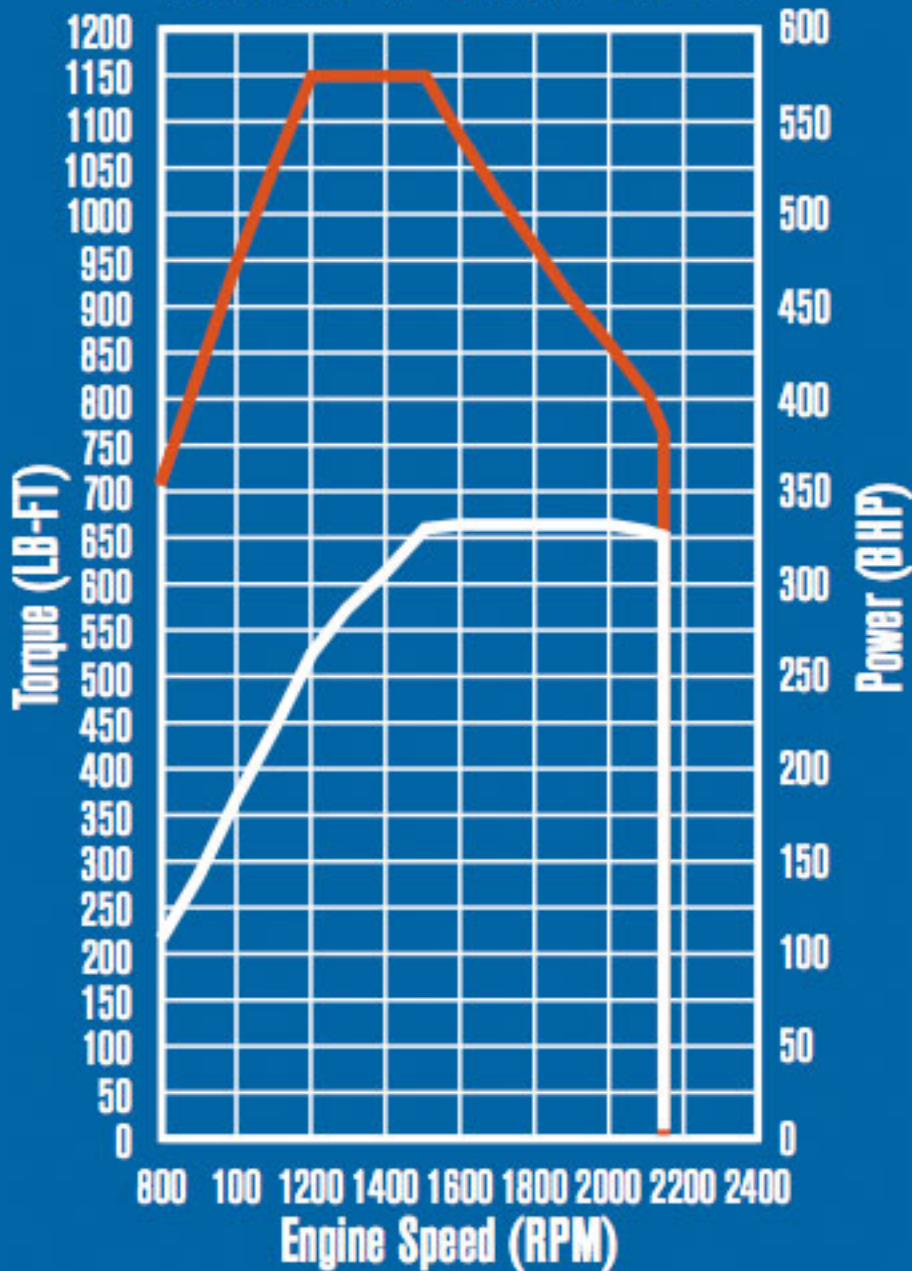

MAXXFORCE 10 PERFORMANCE

— TORQUE — POWER

310 HP / 1050 LB-FT

MAXXFORCE 10 PERFORMANCE

— TORQUE — POWER

330 HP / 1150 LB-FT

MAXXFORCE 10 PERFORMANCE

— TORQUE — POWER

350 HP / 1150 LB-FT