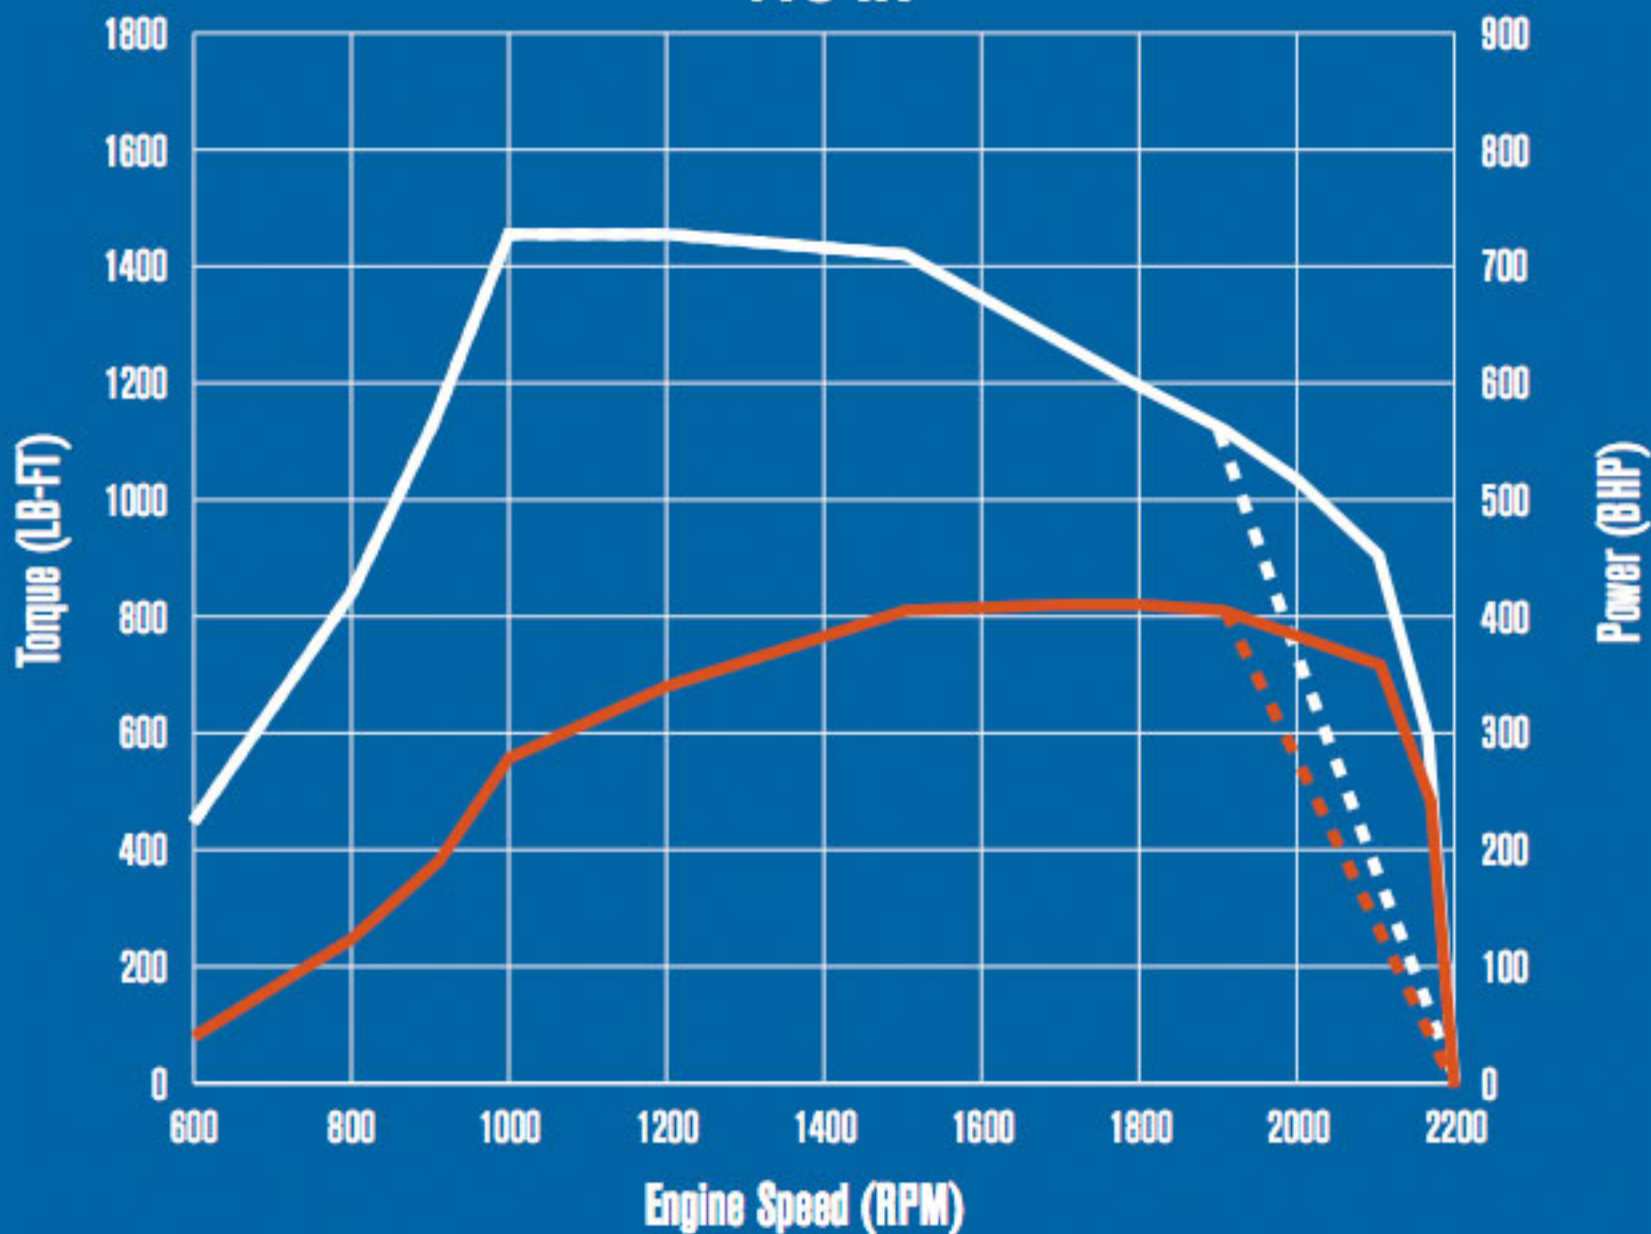

MAXXFORCE 13 PERFORMANCE

475 HP

SEVERE SERVICE TORQUE RATINGS (2,100 RPM)

ON-HIGHWAY TORQUE RATINGS (1,900 RPM)

SEVERE SERVICE HORSEPOWER RATINGS (2,100 RPM)

ON-HIGHWAY HORSEPOWER RATINGS (1,900 RPM)

MAXXFORCE 13 PERFORMANCE

430 HP

SEVERE SERVICE TORQUE RATINGS (2,100 RPM)

ON-HIGHWAY TORQUE RATINGS (1,900 RPM)

SEVERE SERVICE HORSEPOWER RATINGS (2,100 RPM)

ON-HIGHWAY HORSEPOWER RATINGS (1,900 RPM)

MAXXFORCE 13 PERFORMANCE

410 HP

SEVERE SERVICE TORQUE RATINGS (2,100 RPM)

ON-HIGHWAY TORQUE RATINGS (1,900 RPM)

SEVERE SERVICE HORSEPOWER RATINGS (2,100 RPM)

ON-HIGHWAY HORSEPOWER RATINGS (1,900 RPM)