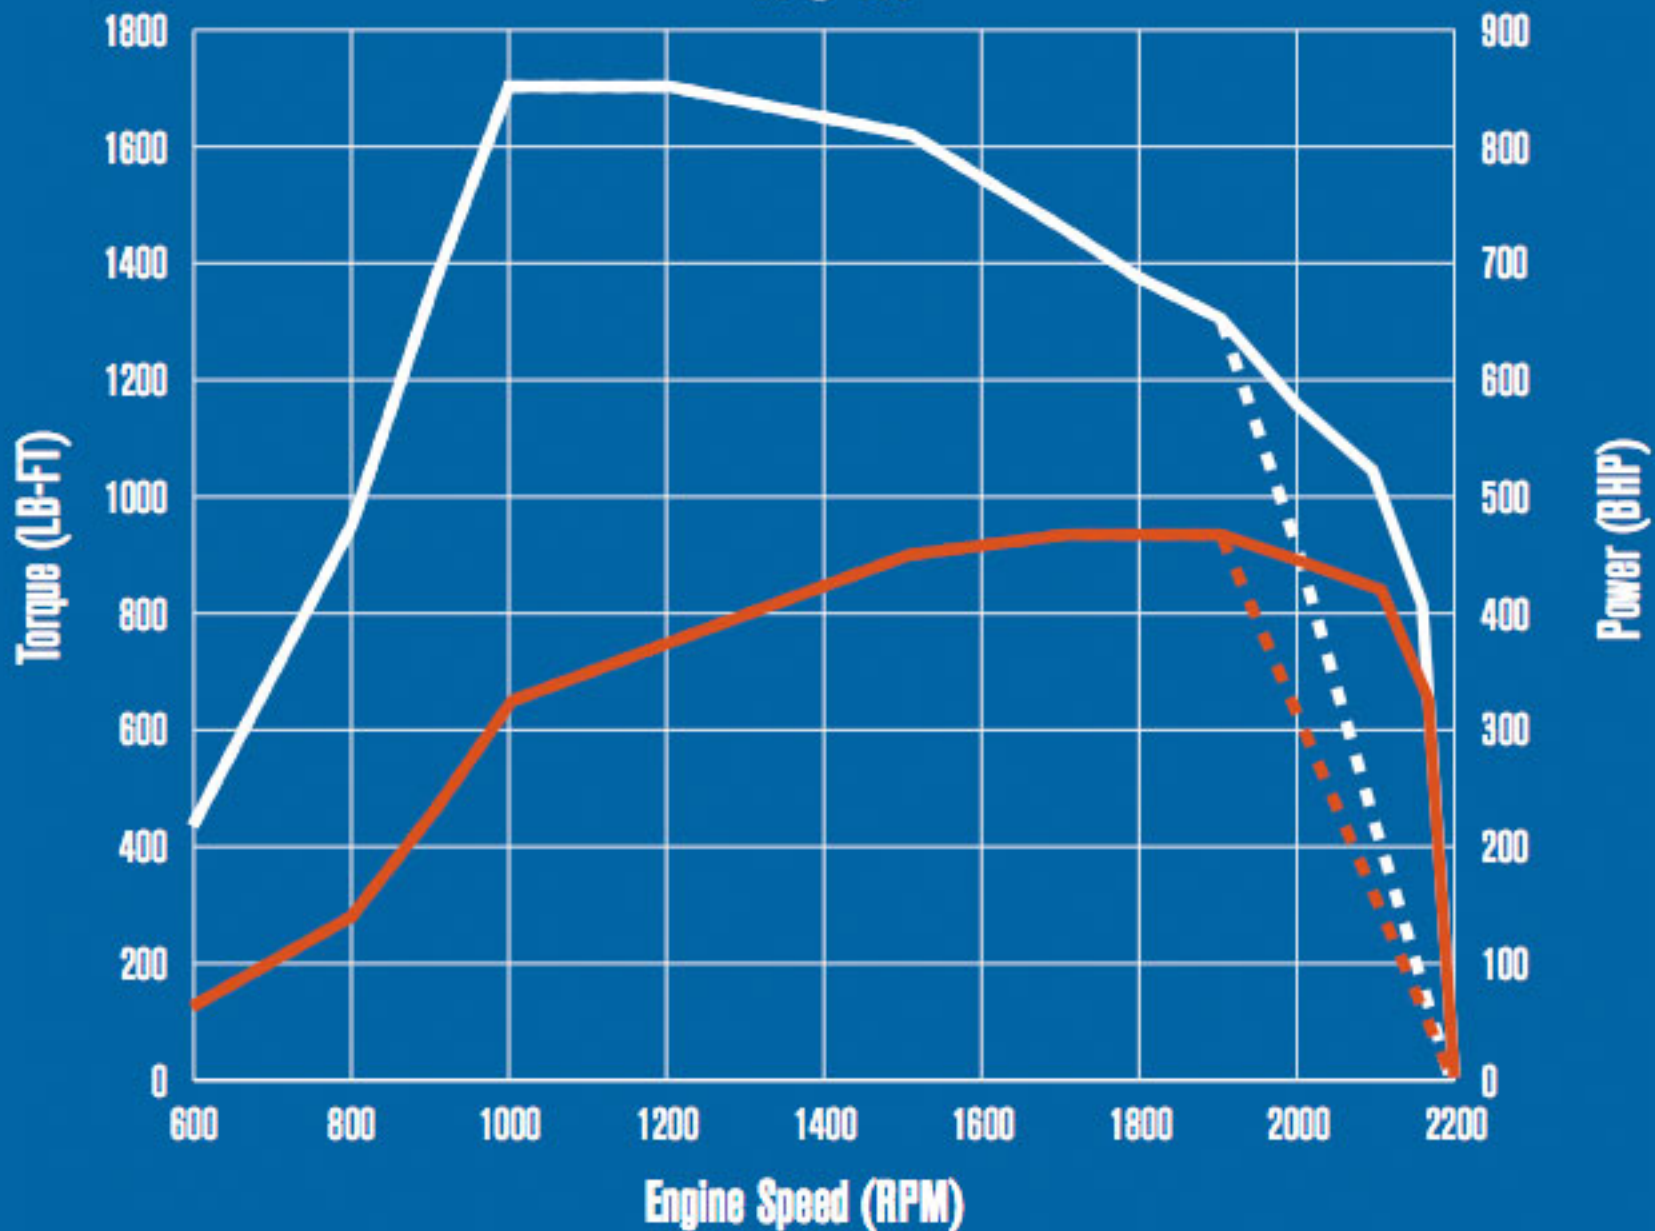

MAXXFORCE 13 PERFORMANCE

475 HP

SEVERE SERVICE TORQUE RATINGS (2,100 RPM)

ON-HIGHWAY TORQUE RATINGS (1,900 RPM)

SEVERE SERVICE HORSEPOWER RATINGS (2,100 RPM)

ON-HIGHWAY HORSEPOWER RATINGS (1,900 RPM)

MAXXFORCE 13 PERFORMANCE

430 HP

SEVERE SERVICE TORQUE RATINGS (2,100 RPM)

ON-HIGHWAY TORQUE RATINGS (1,900 RPM)

SEVERE SERVICE HORSEPOWER RATINGS (2,100 RPM)

ON-HIGHWAY HORSEPOWER RATINGS (1,900 RPM)

MAXXFORCE 13 PERFORMANCE

410 HP

SEVERE SERVICE TORQUE RATINGS (2,100 RPM)

ON-HIGHWAY TORQUE RATINGS (1,900 RPM)

SEVERE SERVICE HORSEPOWER RATINGS (2,100 RPM)

ON-HIGHWAY HORSEPOWER RATINGS (1,900 RPM)