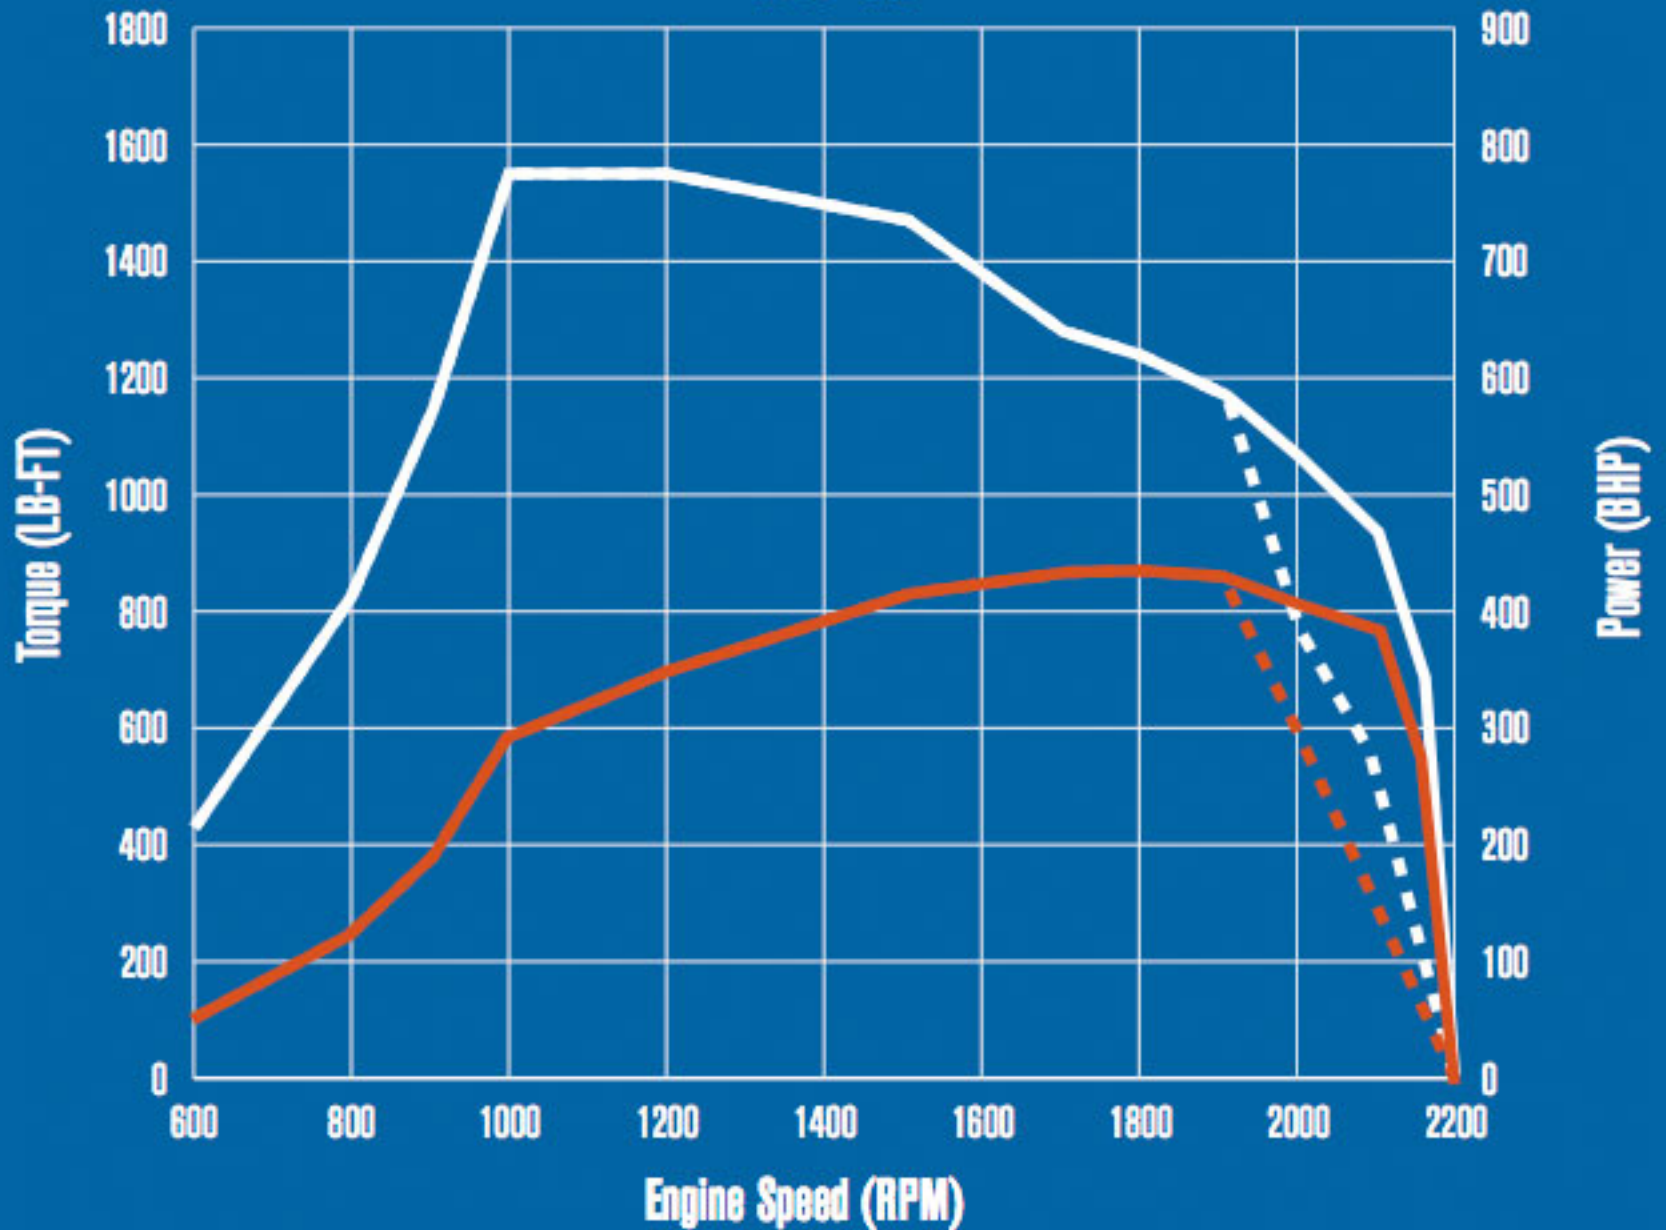

MAXXFORCE 13 PERFORMANCE

475 HP

SEVERE SERVICE TORQUE RATINGS (2,100 RPM)

ON-HIGHWAY TORQUE RATINGS (1,900 RPM)

SEVERE SERVICE HORSEPOWER RATINGS (2,100 RPM)

ON-HIGHWAY HORSEPOWER RATINGS (1,900 RPM)

MAXXFORCE 13 PERFORMANCE

430 HP

SEVERE SERVICE TORQUE RATINGS (2,100 RPM)

ON-HIGHWAY TORQUE RATINGS (1,900 RPM)

SEVERE SERVICE HORSEPOWER RATINGS (2,100 RPM)

ON-HIGHWAY HORSEPOWER RATINGS (1,900 RPM)

MAXXFORCE 13 PERFORMANCE

410 HP

SEVERE SERVICE TORQUE RATINGS (2,100 RPM)

ON-HIGHWAY TORQUE RATINGS (1,900 RPM)

SEVERE SERVICE HORSEPOWER RATINGS (2,100 RPM)

ON-HIGHWAY HORSEPOWER RATINGS (1,900 RPM)