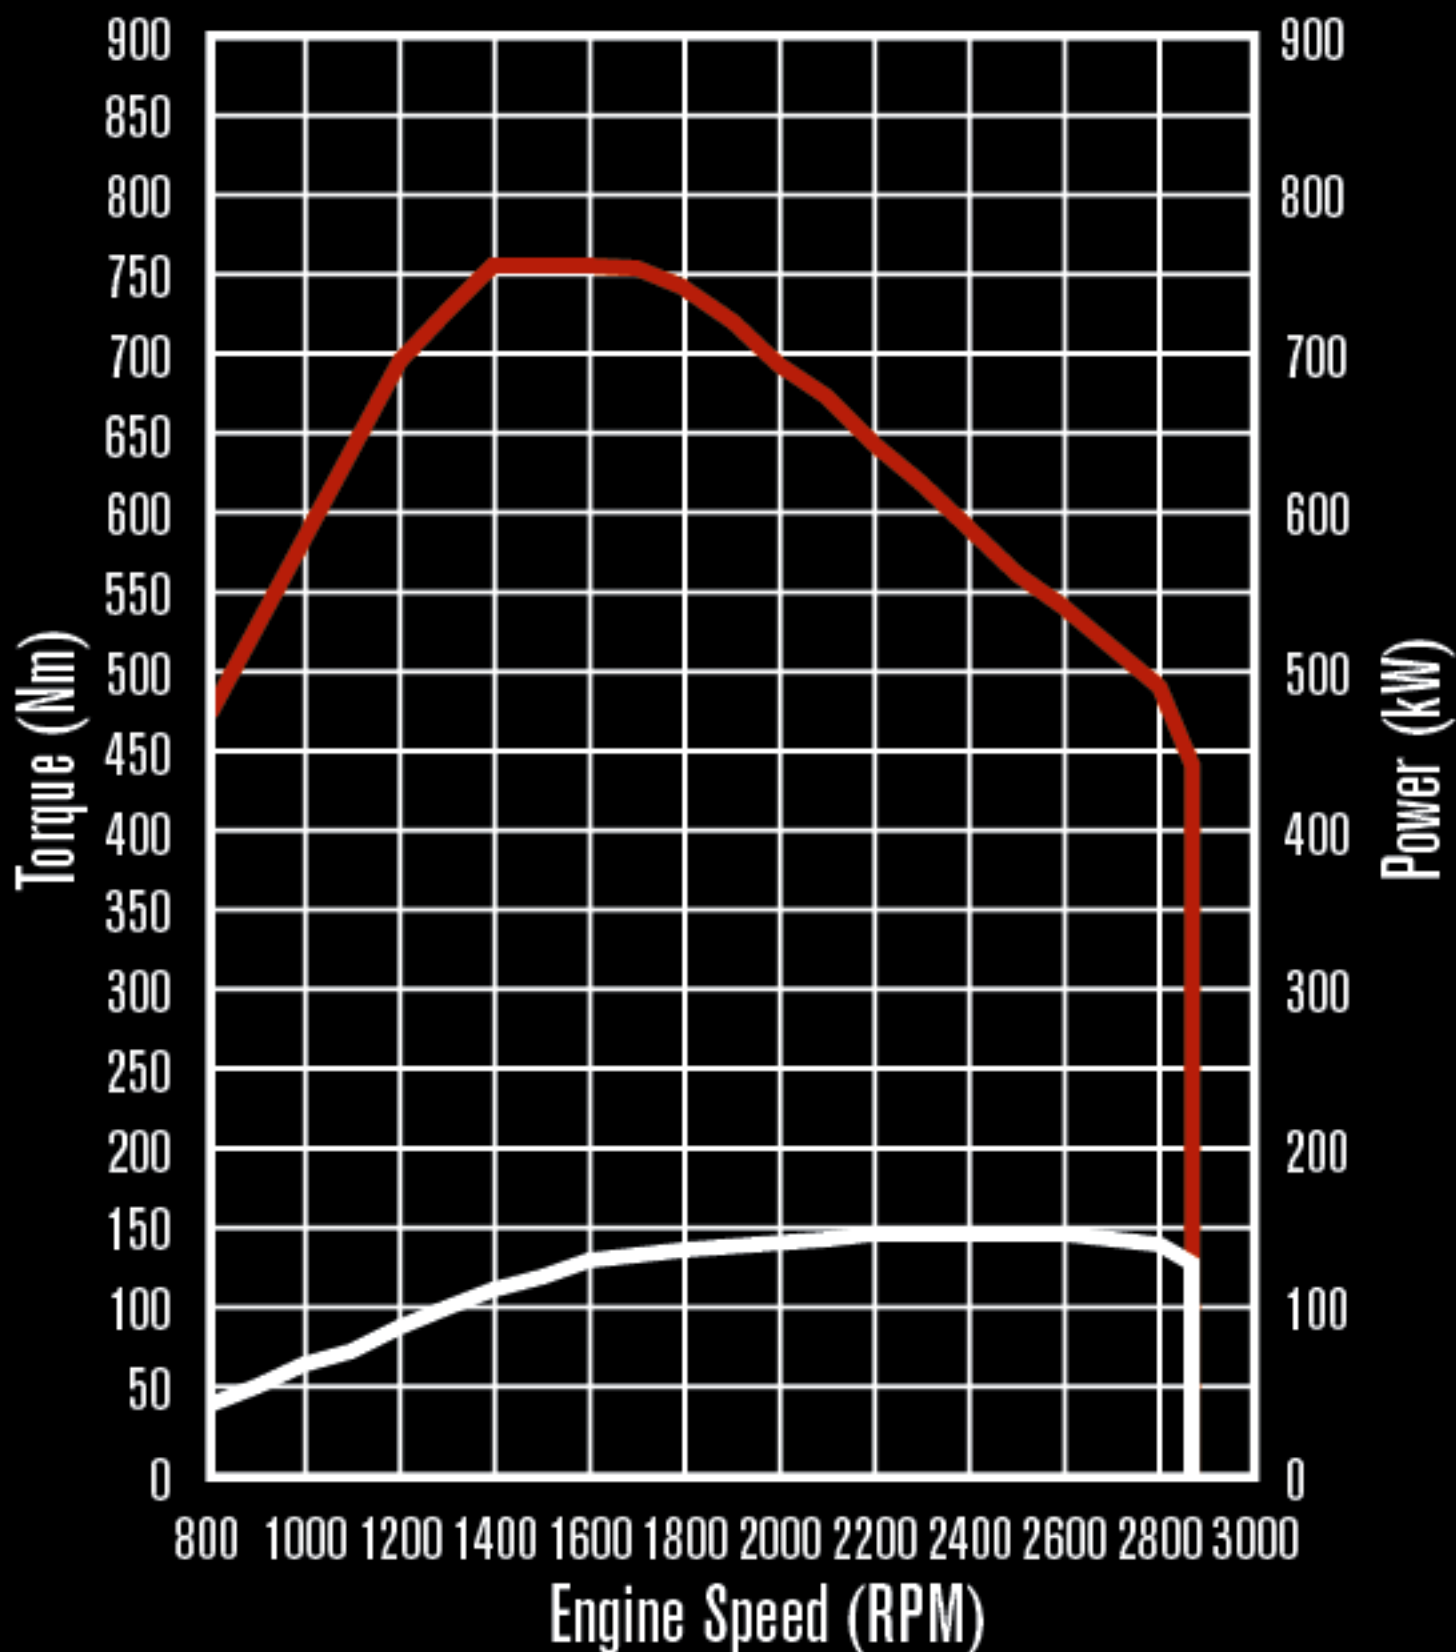

# MAXXFORCE 7 PERFORMANCE

TORQUE POWER

150 kW / 760 Nm

# MAXXFORCE 7 PERFORMANCE

TORQUE POWER

160 kW / 760 Nm

# MAXXFORCE 7 PERFORMANCE

TORQUE POWER

170 kW / 840 Nm