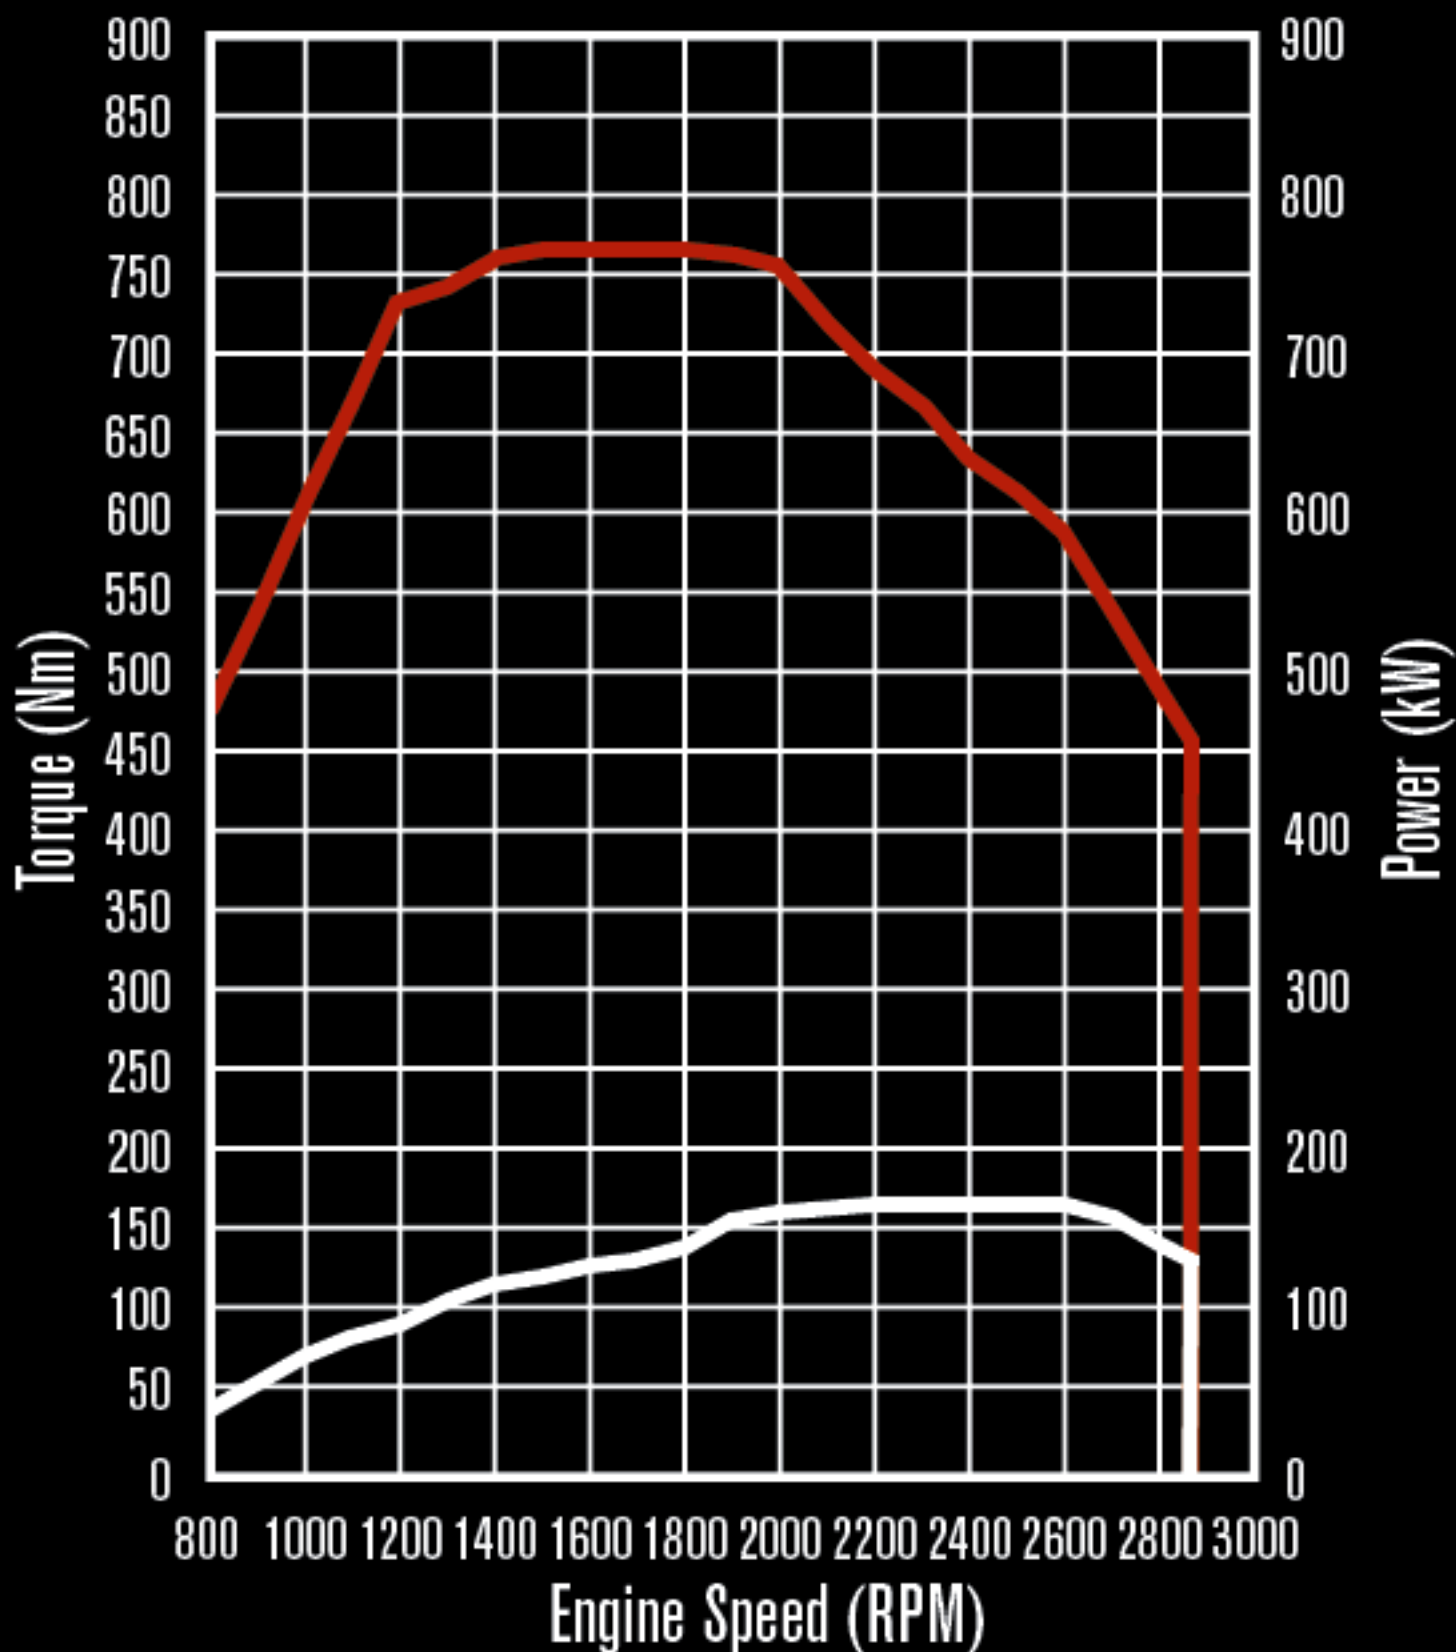

# MAXXFORCE 7 PERFORMANCE

TORQUE POWER

150 kW / 760 Nm

# MAXXFORCE 7 PERFORMANCE

TORQUE POWER

160 kW / 760 Nm

# MAXXFORCE 7 PERFORMANCE

TORQUE POWER

170 kW / 840 Nm