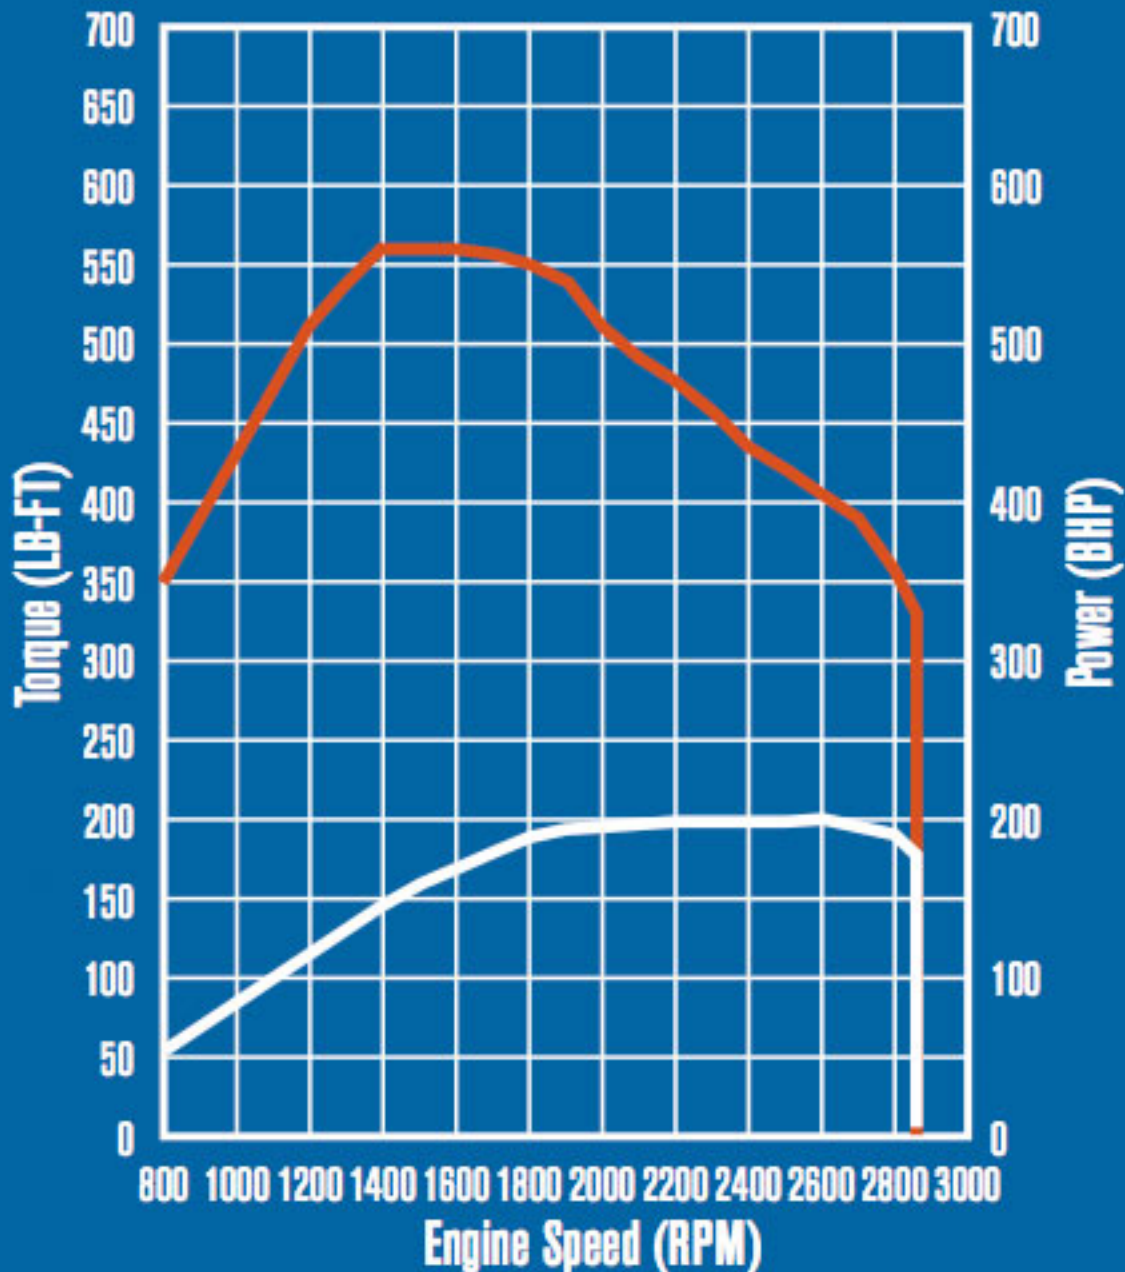

MAXXFORCE 7 PERFORMANCE

TORQUE POWER

200 HP / 560 LB-FT

MAXXFORCE 7 PERFORMANCE

TORQUE POWER

215 HP / 560 LB-FT

MAXXFORCE 7 PERFORMANCE

— TORQUE — POWER

230 HP / 620 LB-FT