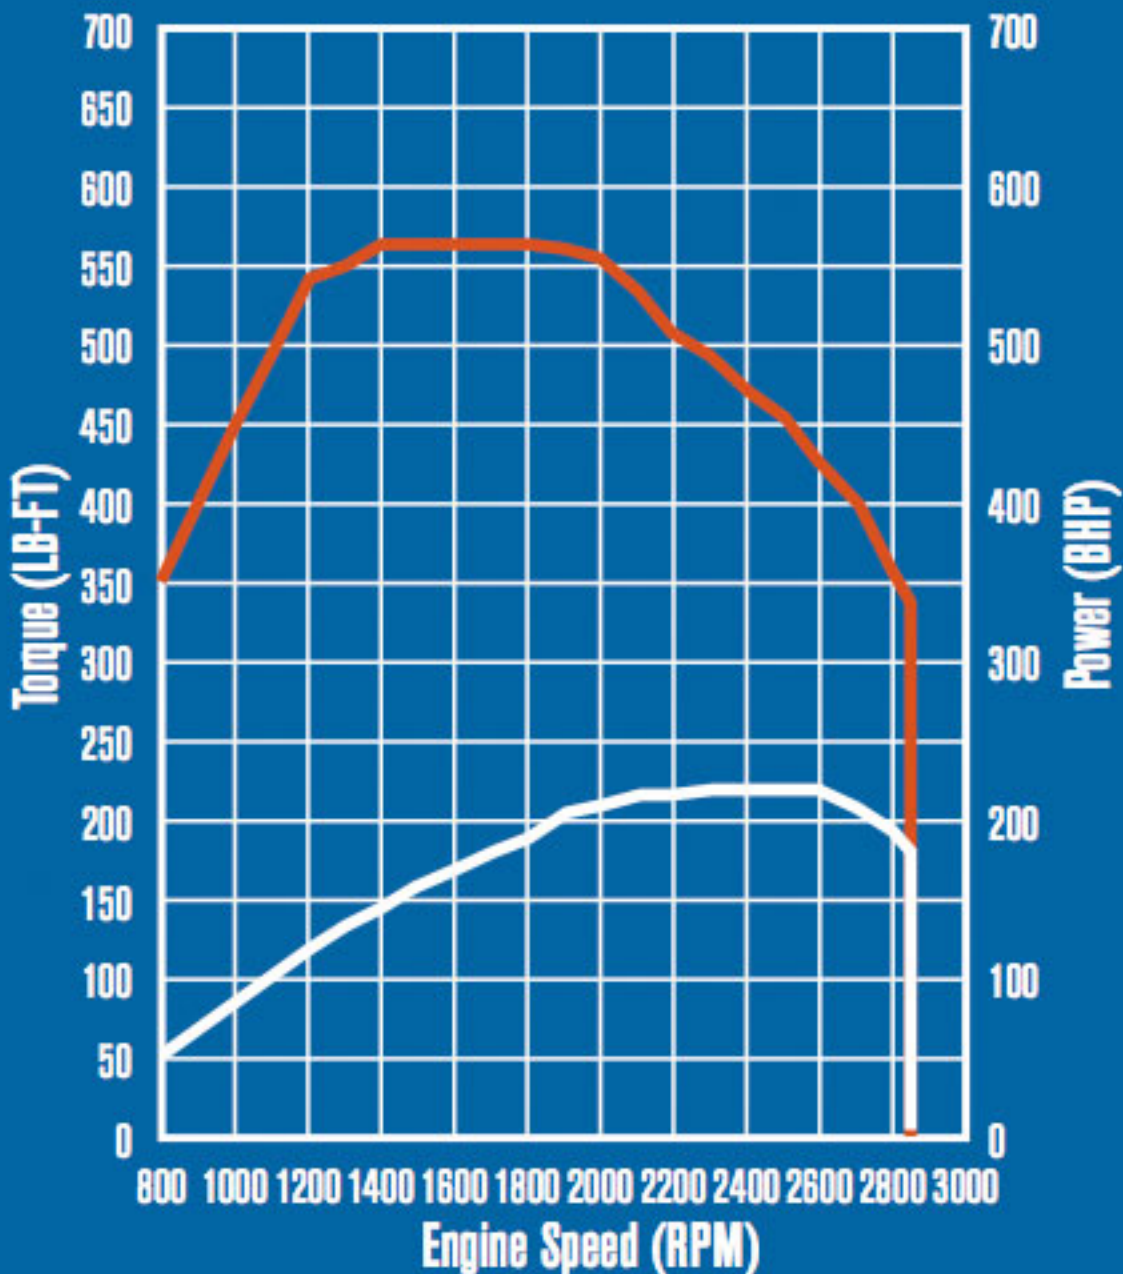

MAXXFORCE 7 PERFORMANCE

TORQUE POWER

200 HP / 560 LB-FT

MAXXFORCE 7 PERFORMANCE

TORQUE POWER

215 HP / 560 LB-FT

MAXXFORCE 7 PERFORMANCE

— TORQUE — POWER

230 HP / 620 LB-FT