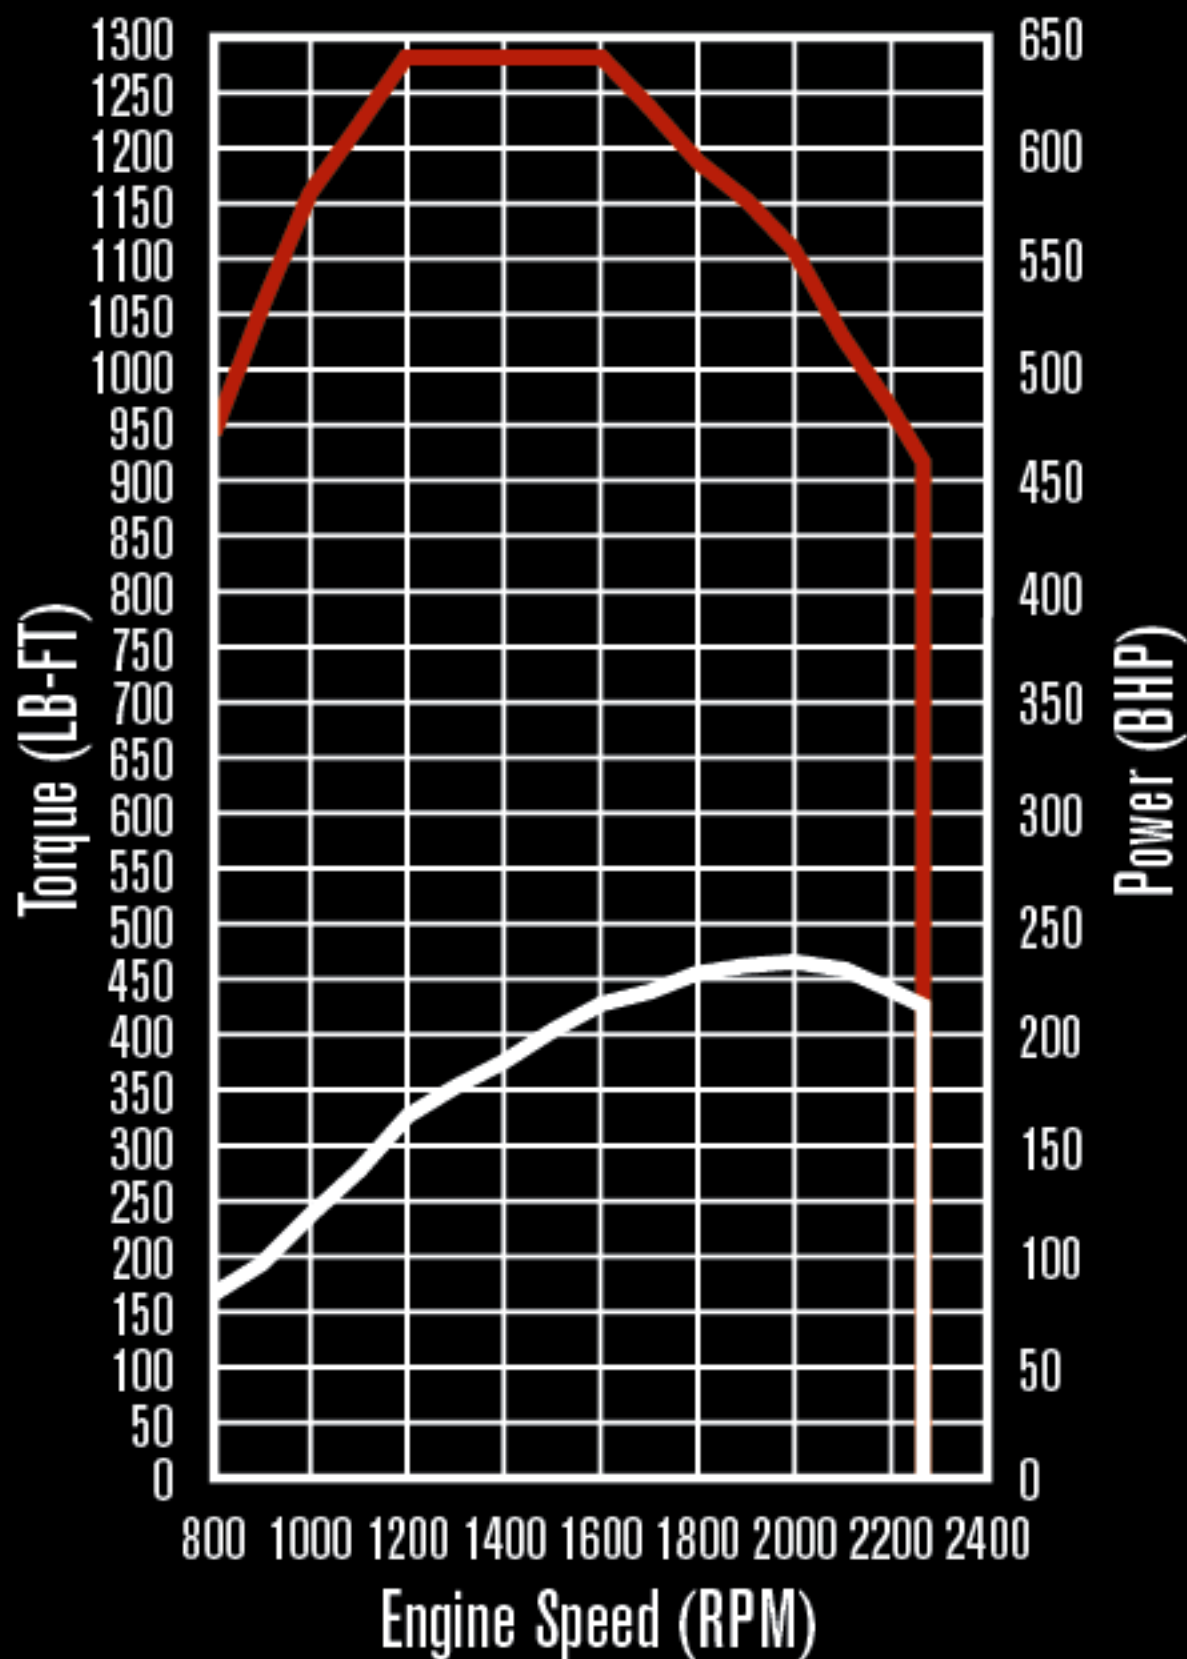

MAXXFORCE 9 PERFORMANCE

— TORQUE — POWER

225 kW / 1085 Nm

MAXXFORCE 9 PERFORMANCE

— TORQUE — POWER

230 kW / 1290 Nm

MAXXFORCE 9 PERFORMANCE

TORQUE POWER

245 kW / 1290 Nm