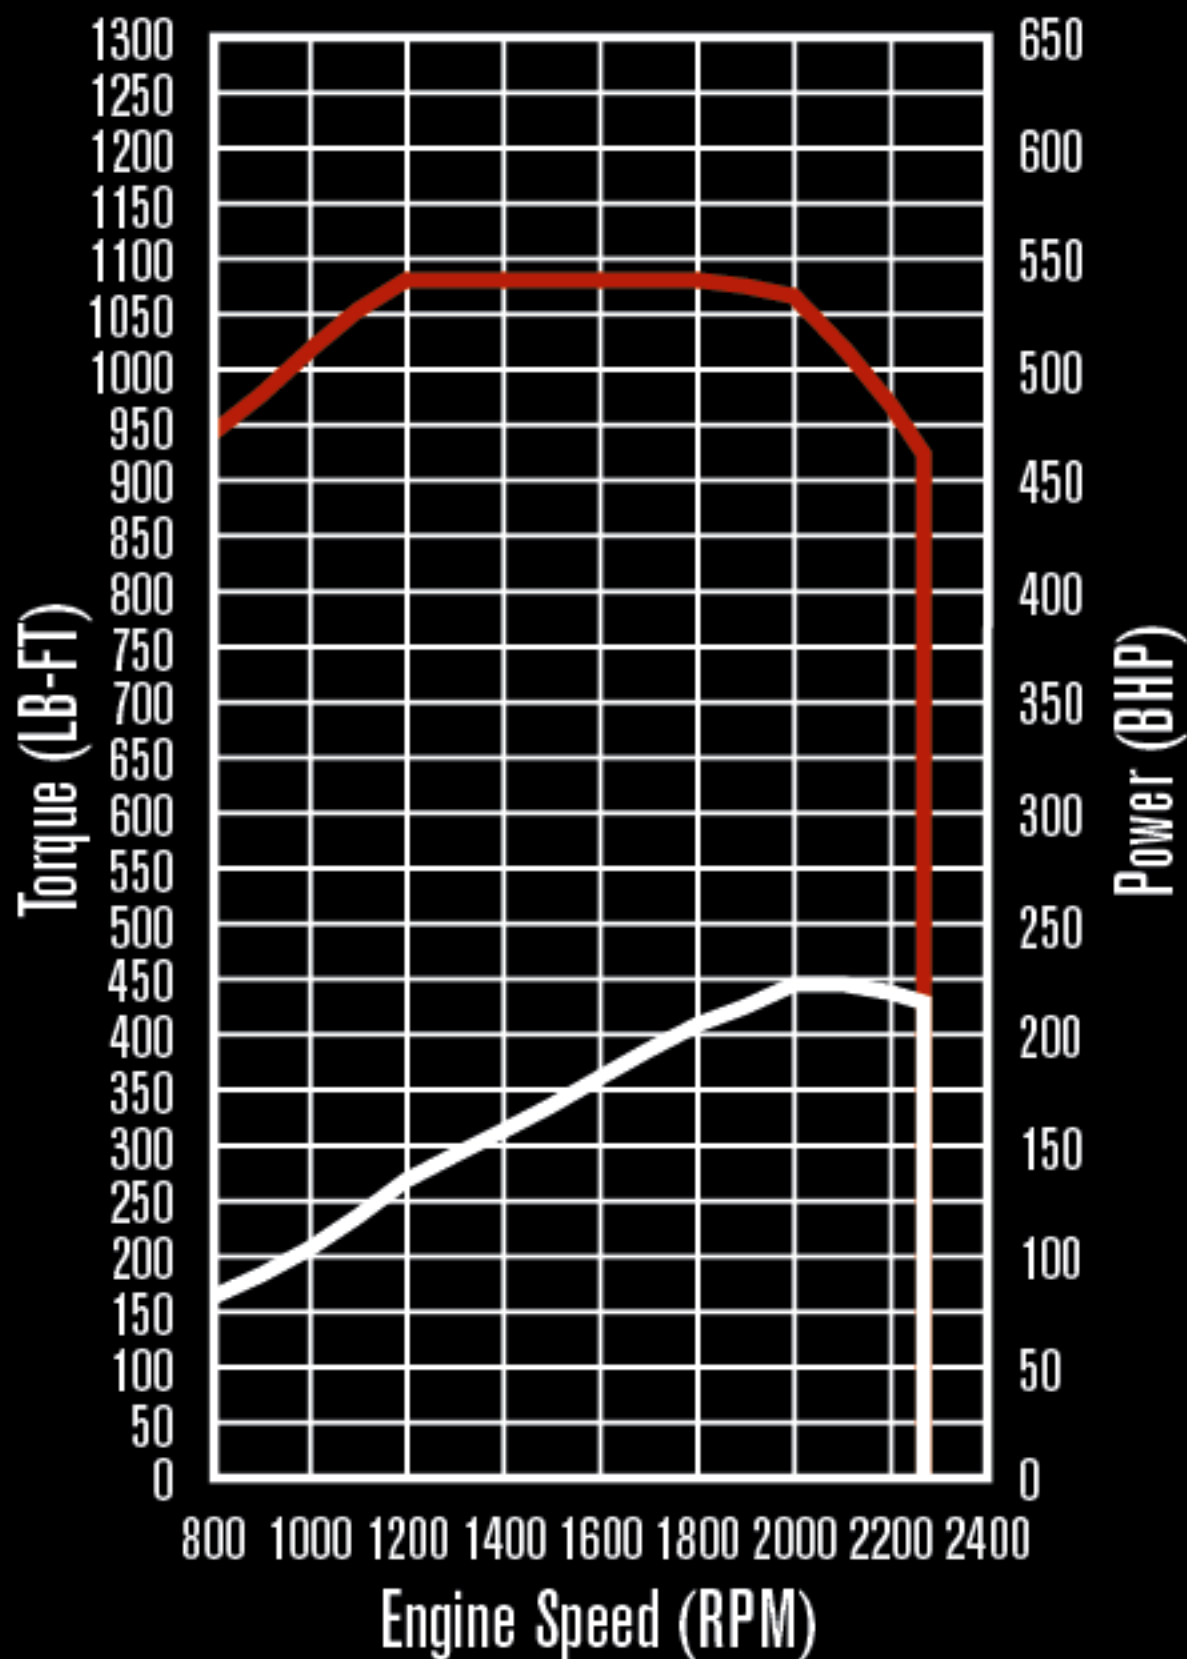

MAXXFORCE 9 PERFORMANCE

— TORQUE — POWER

225 kW / 1085 Nm

MAXXFORCE 9 PERFORMANCE

— TORQUE — POWER

230 kW / 1290 Nm

MAXXFORCE 9 PERFORMANCE

TORQUE POWER

245 kW / 1290 Nm