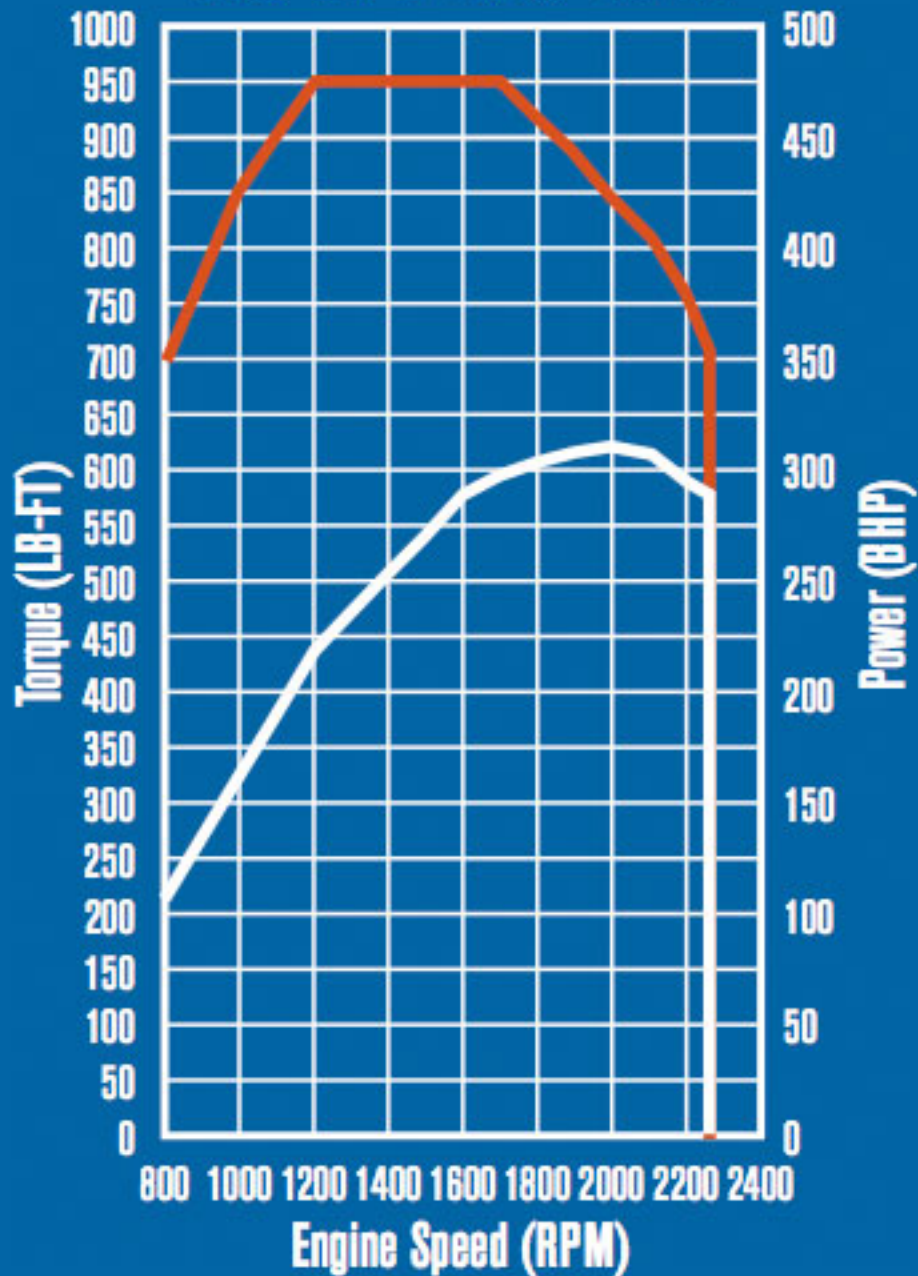

MAXXFORCE 9 PERFORMANCE

— TORQUE — POWER

300 HP / 800 LB-FT

MAXXFORCE 9 PERFORMANCE

— TORQUE — POWER

310 HP / 950 LB-FT

MAXXFORCE 9 PERFORMANCE

— TORQUE — POWER

330 HP / 950 LB-FT