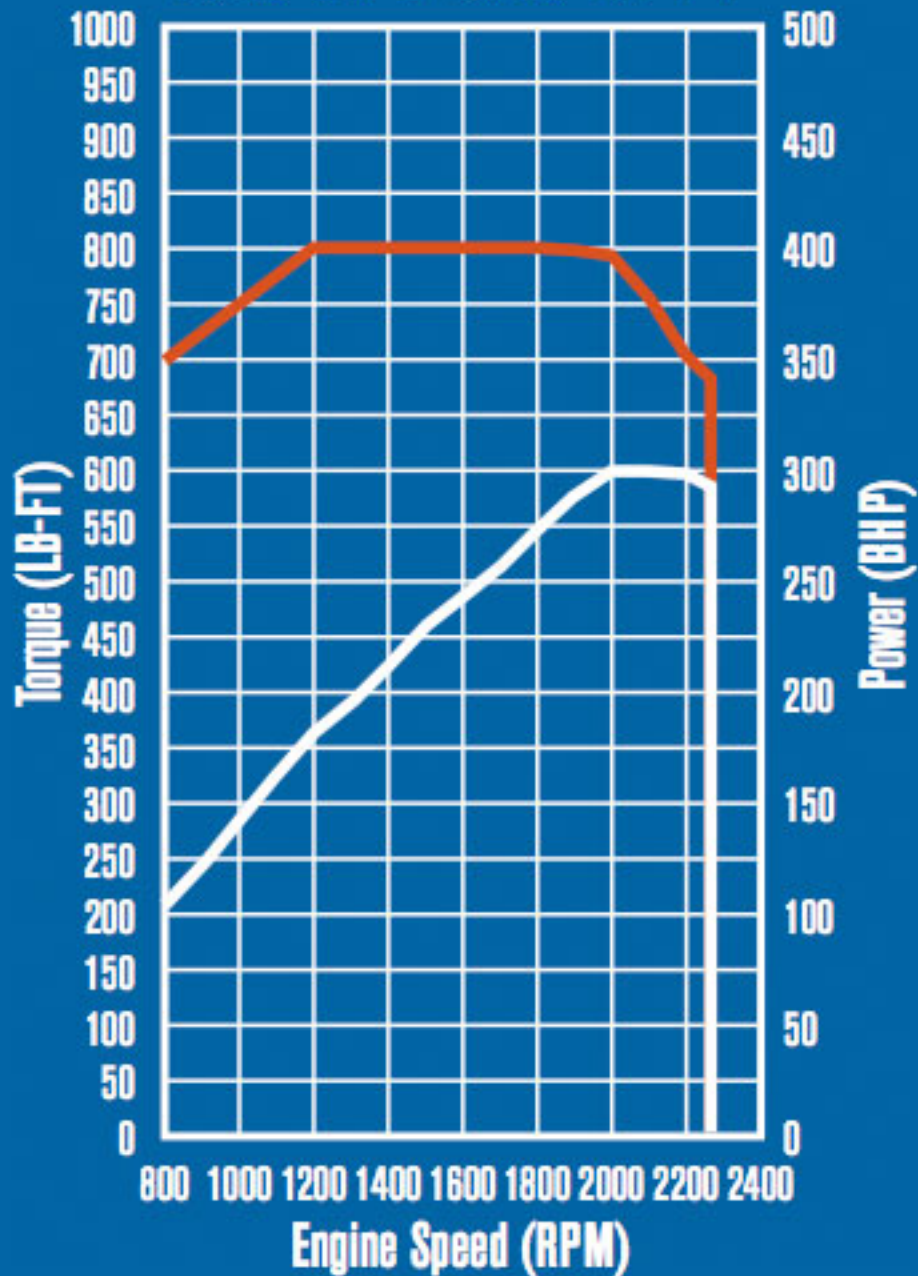

MAXXFORCE 9 PERFORMANCE

— TORQUE — POWER

300 HP / 800 LB-FT

MAXXFORCE 9 PERFORMANCE

— TORQUE — POWER

310 HP / 950 LB-FT

MAXXFORCE 9 PERFORMANCE

— TORQUE — POWER

330 HP / 950 LB-FT