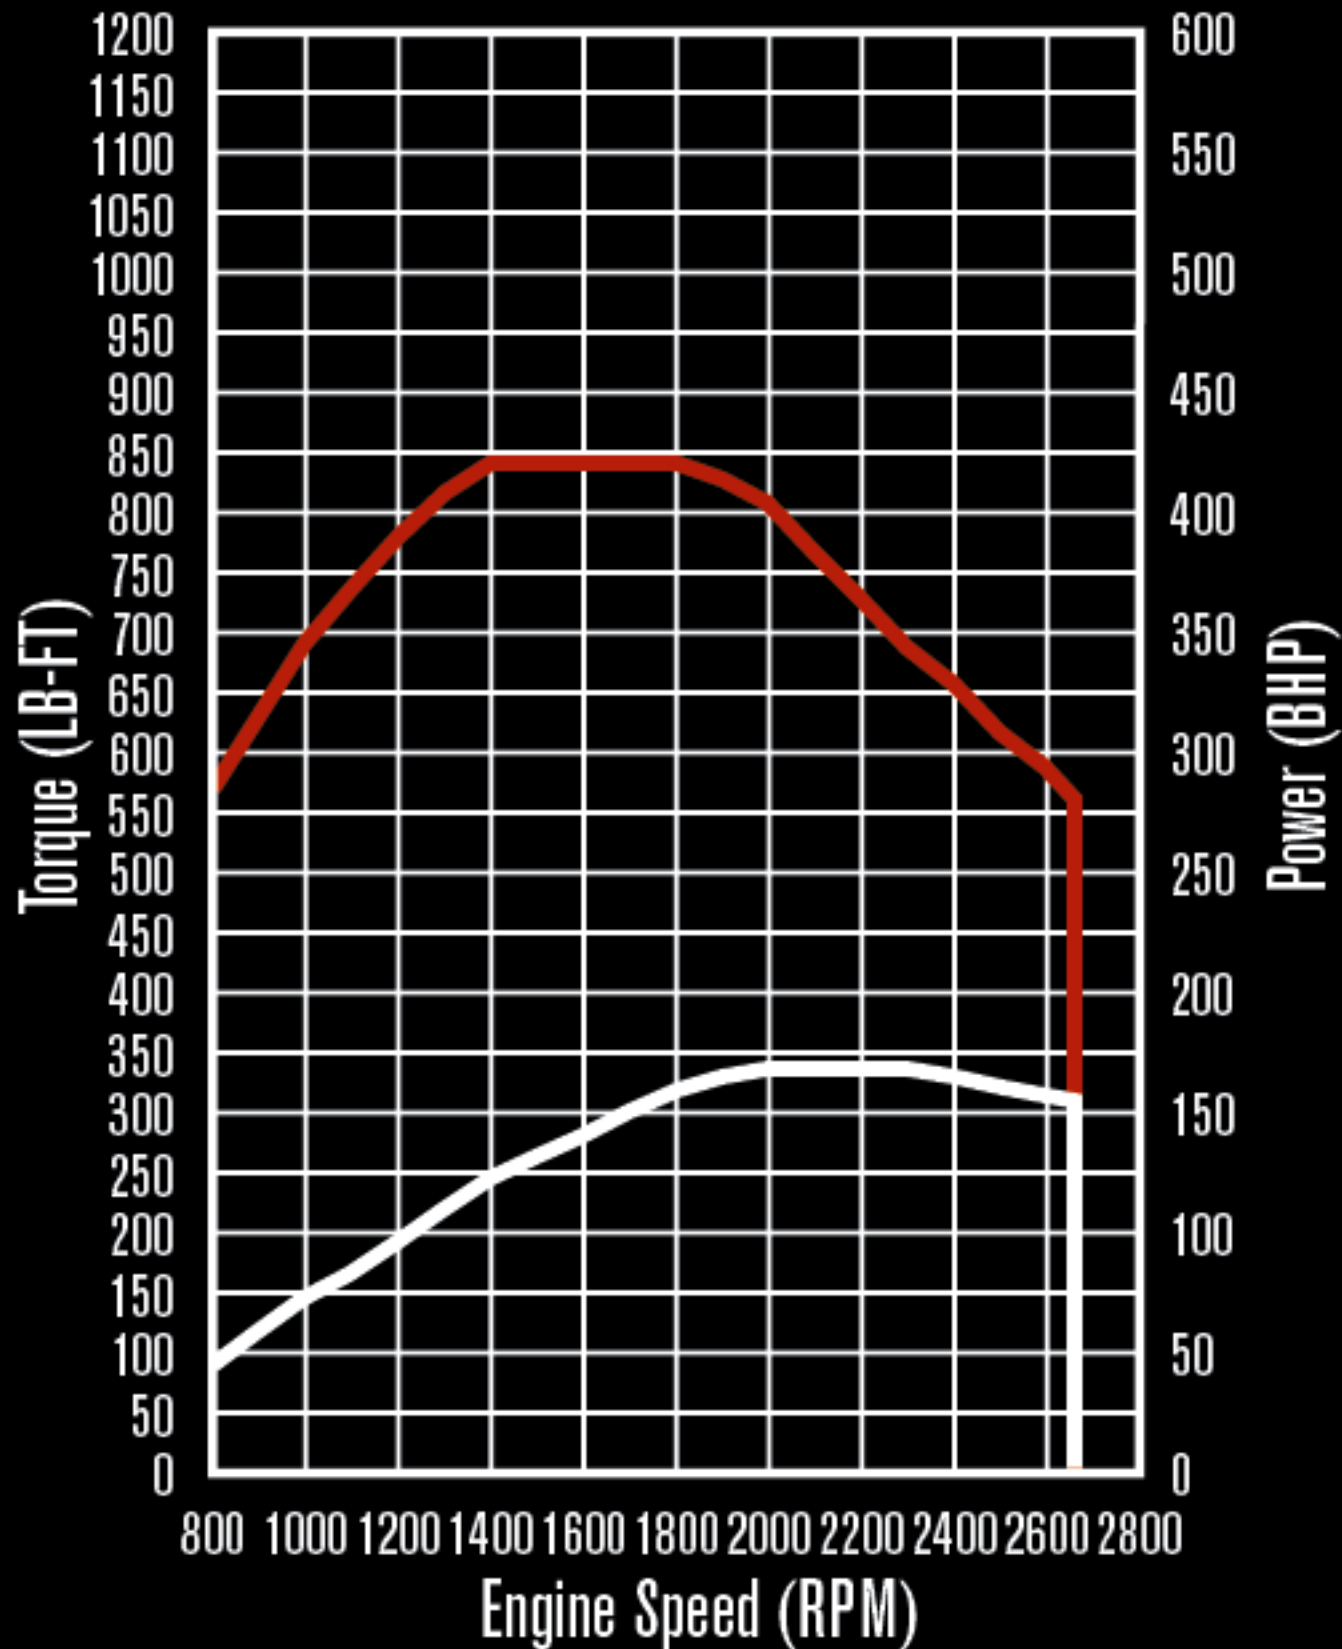

MAXXFORCE DT PERFORMANCE

TORQUE POWER

160 kW / 760 Nm

MAXXFORCE DT PERFORMANCE

TORQUE POWER

170 kW / 760 Nm

MAXXFORCE DT PERFORMANCE

TORQUE POWER

170 kW / 840 Nm

MAXXFORCE DT PERFORMANCE

TORQUE POWER

170 kW / 840 Nm

MAXXFORCE DT PERFORMANCE

TORQUE POWER

180 kW / 840 Nm

MAXXFORCE DT PERFORMANCE

TORQUE POWER

190 kW / 895 Nm

MAXXFORCE DT PERFORMANCE

TORQUE POWER

195 kW / 1085 Nm

MAXXFORCE DT PERFORMANCE

TORQUE POWER

210 kW / 1085 Nm

MAXXFORCE DT PERFORMANCE

TORQUE POWER

225 kW / 1165 Nm