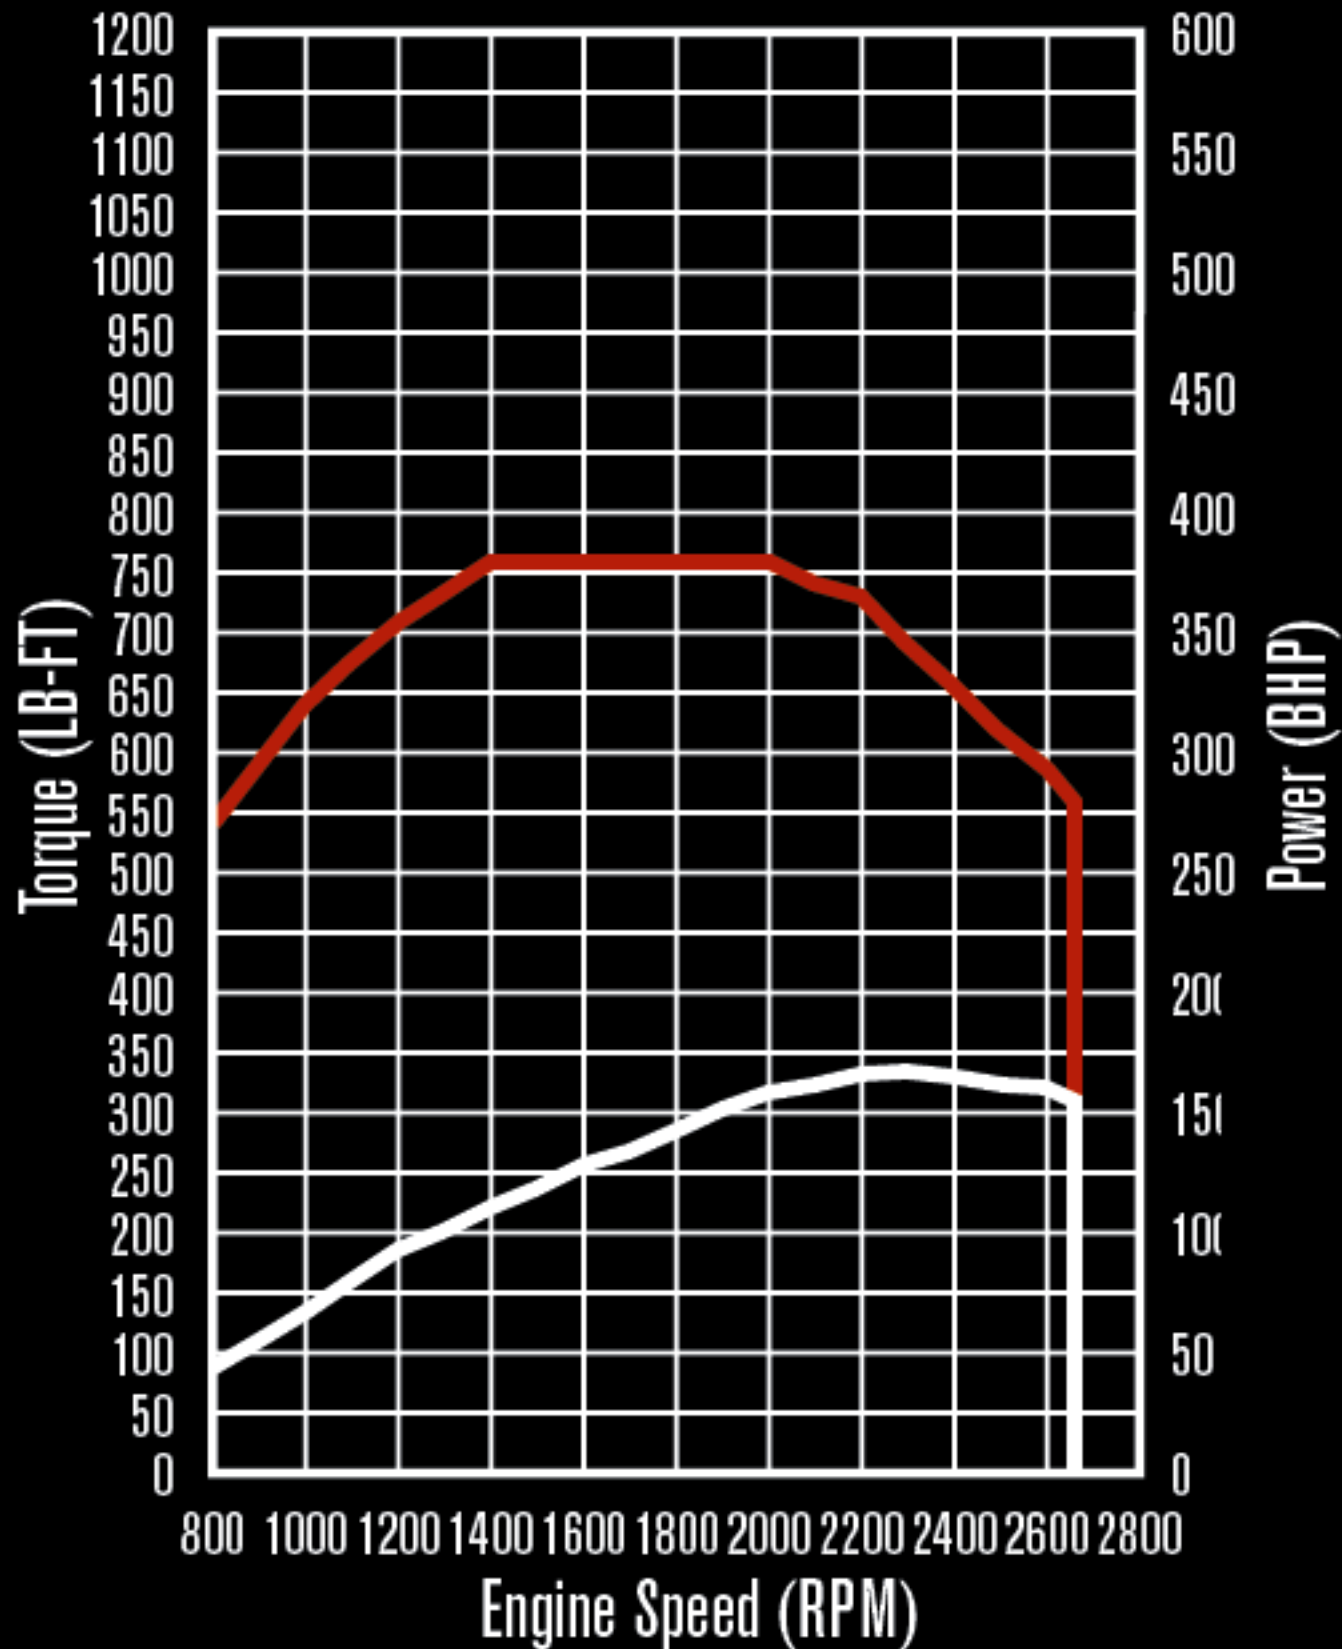

MAXXFORCE DT PERFORMANCE

TORQUE POWER

160 kW / 760 Nm

MAXXFORCE DT PERFORMANCE

TORQUE POWER

170 kW / 760 Nm

MAXXFORCE DT PERFORMANCE

TORQUE POWER

170 kW / 840 Nm

MAXXFORCE DT PERFORMANCE

TORQUE POWER

170 kW / 840 Nm

MAXXFORCE DT PERFORMANCE

TORQUE POWER

180 kW / 840 Nm

MAXXFORCE DT PERFORMANCE

TORQUE POWER

190 kW / 895 Nm

MAXXFORCE DT PERFORMANCE

TORQUE POWER

195 kW / 1085 Nm

MAXXFORCE DT PERFORMANCE

TORQUE POWER

210 kW / 1085 Nm

MAXXFORCE DT PERFORMANCE

TORQUE POWER

225 kW / 1165 Nm