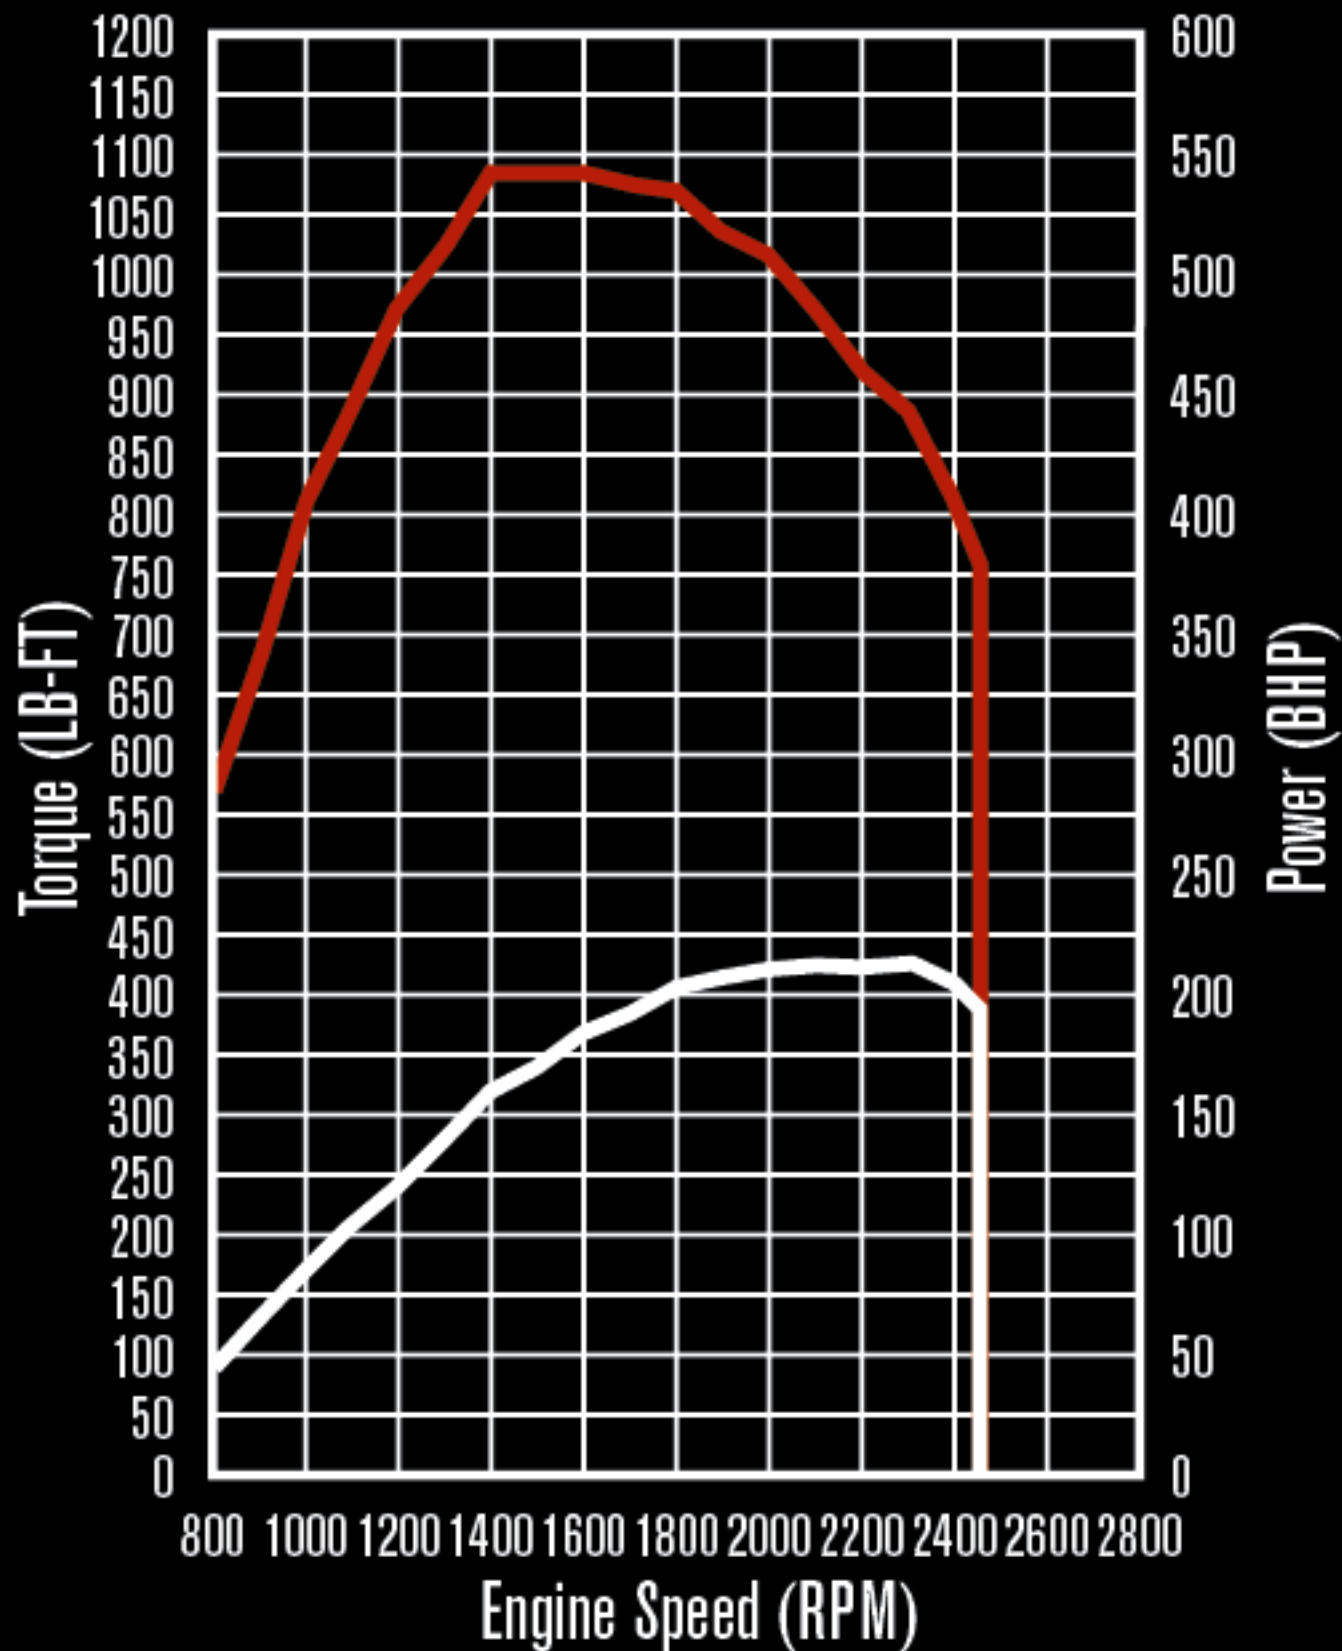

MAXXFORCE DT PERFORMANCE

TORQUE POWER

160 kW / 760 Nm

MAXXFORCE DT PERFORMANCE

TORQUE POWER

170 kW / 760 Nm

MAXXFORCE DT PERFORMANCE

TORQUE POWER

170 kW / 840 Nm

MAXXFORCE DT PERFORMANCE

TORQUE POWER

170 kW / 840 Nm

MAXXFORCE DT PERFORMANCE

TORQUE POWER

180 kW / 840 Nm

MAXXFORCE DT PERFORMANCE

TORQUE POWER

190 kW / 895 Nm

MAXXFORCE DT PERFORMANCE

TORQUE POWER

195 kW / 1085 Nm

MAXXFORCE DT PERFORMANCE

TORQUE POWER

210 kW / 1085 Nm

MAXXFORCE DT PERFORMANCE

TORQUE POWER

225 kW / 1165 Nm