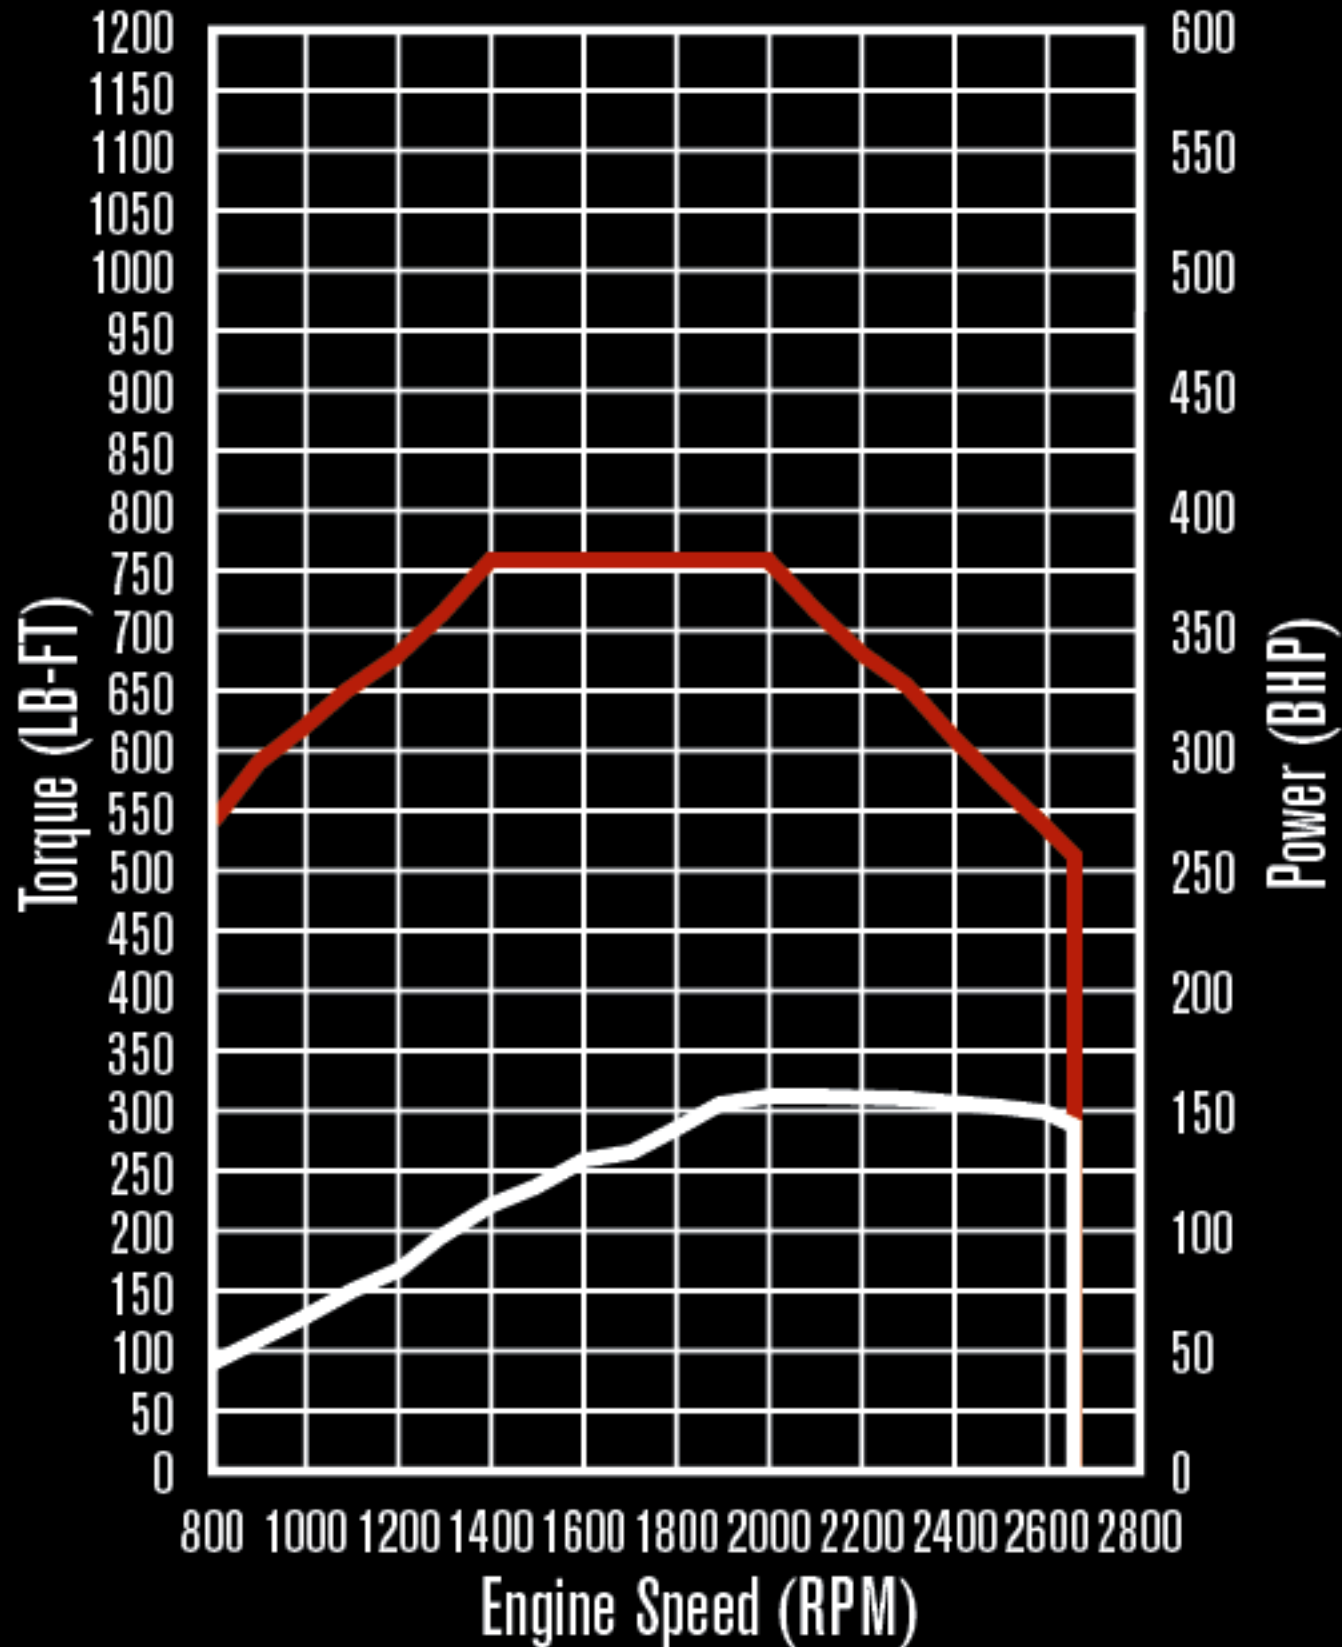

MAXXFORCE DT PERFORMANCE

TORQUE POWER

160 kW / 760 Nm

MAXXFORCE DT PERFORMANCE

TORQUE POWER

170 kW / 760 Nm

MAXXFORCE DT PERFORMANCE

TORQUE POWER

170 kW / 840 Nm

MAXXFORCE DT PERFORMANCE

TORQUE POWER

170 kW / 840 Nm

MAXXFORCE DT PERFORMANCE

TORQUE POWER

180 kW / 840 Nm

MAXXFORCE DT PERFORMANCE

TORQUE POWER

190 kW / 895 Nm

MAXXFORCE DT PERFORMANCE

TORQUE POWER

195 kW / 1085 Nm

MAXXFORCE DT PERFORMANCE

TORQUE POWER

210 kW / 1085 Nm

MAXXFORCE DT PERFORMANCE

TORQUE POWER

225 kW / 1165 Nm