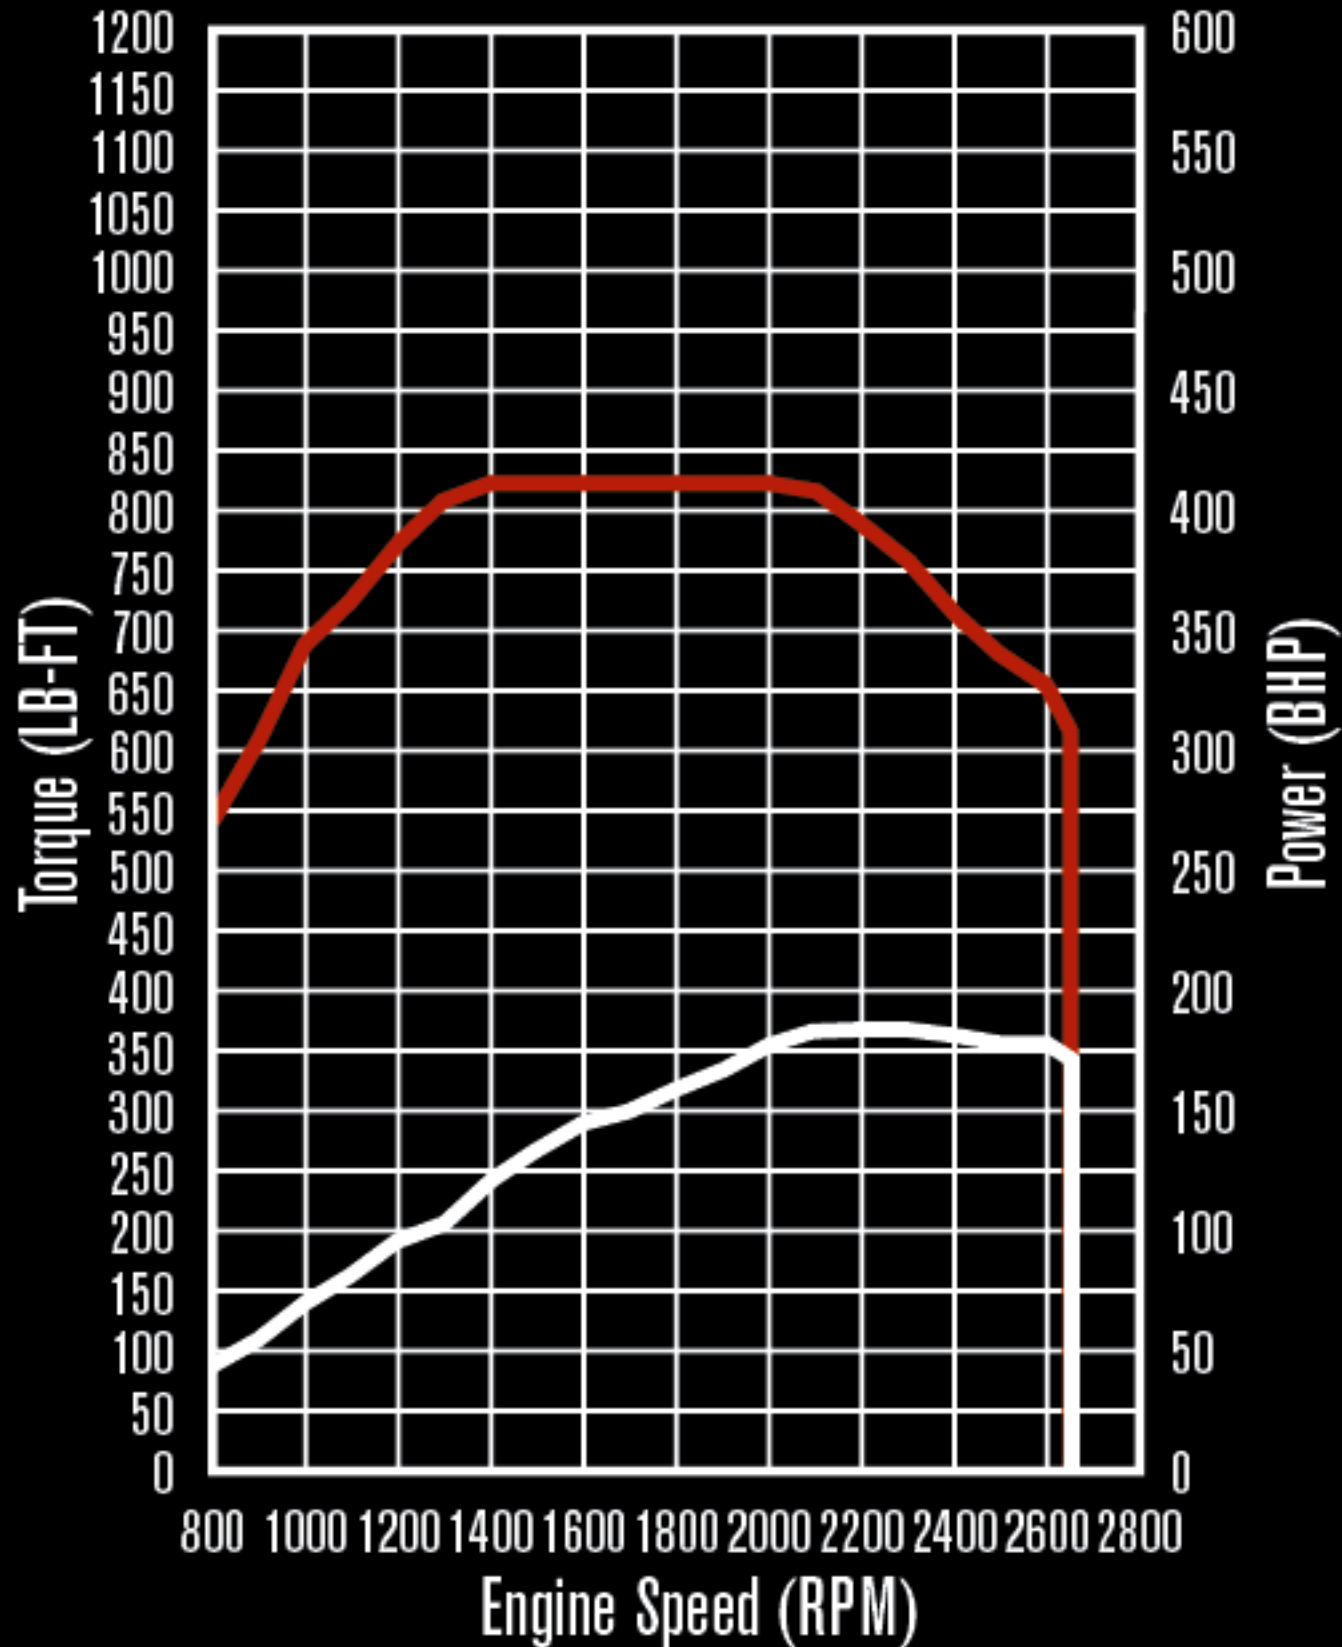

MAXXFORCE DT PERFORMANCE

TORQUE POWER

160 kW / 760 Nm

MAXXFORCE DT PERFORMANCE

TORQUE POWER

170 kW / 760 Nm

MAXXFORCE DT PERFORMANCE

TORQUE POWER

170 kW / 840 Nm

MAXXFORCE DT PERFORMANCE

TORQUE POWER

170 kW / 840 Nm

MAXXFORCE DT PERFORMANCE

TORQUE POWER

180 kW / 840 Nm

MAXXFORCE DT PERFORMANCE

TORQUE POWER

190 kW / 895 Nm

MAXXFORCE DT PERFORMANCE

TORQUE POWER

195 kW / 1085 Nm

MAXXFORCE DT PERFORMANCE

TORQUE POWER

210 kW / 1085 Nm

MAXXFORCE DT PERFORMANCE

TORQUE POWER

225 kW / 1165 Nm