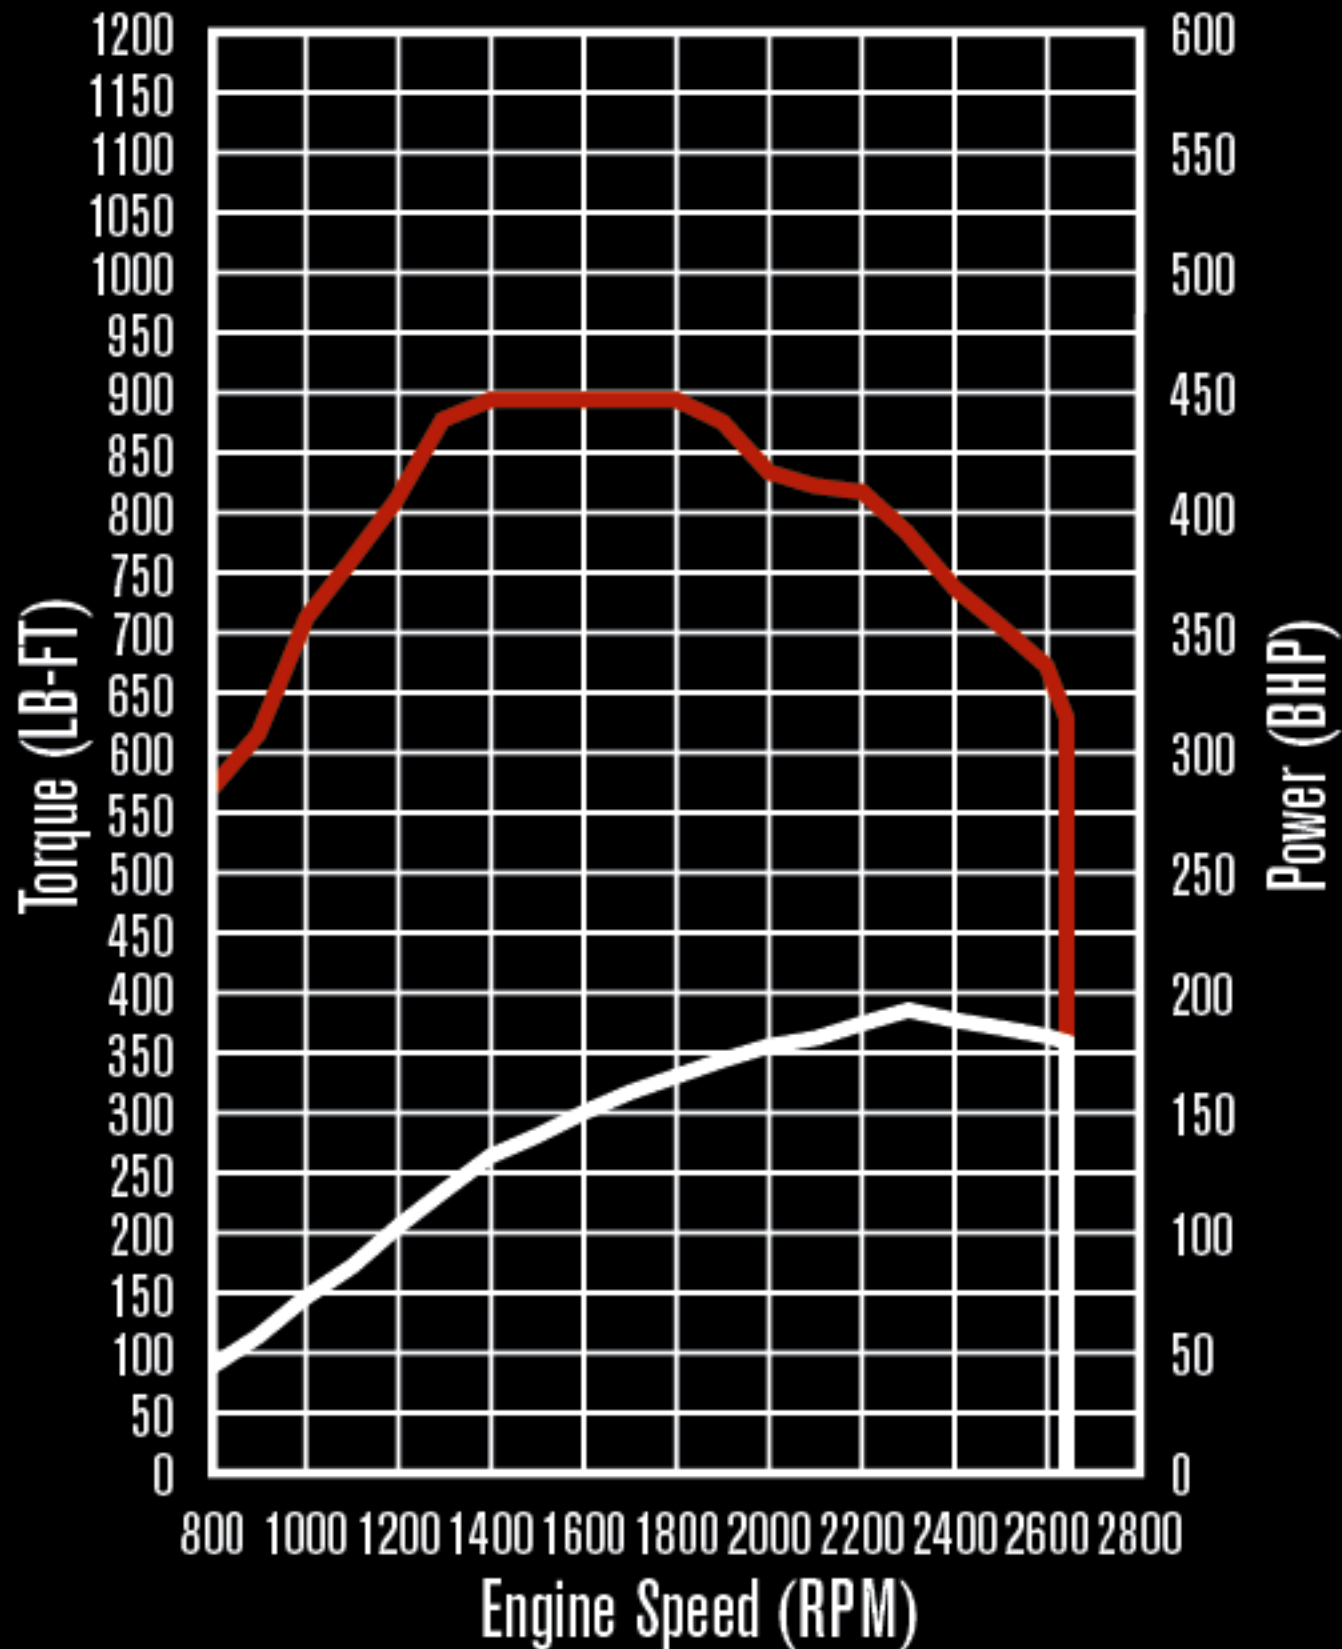

MAXXFORCE DT PERFORMANCE

TORQUE POWER

160 kW / 760 Nm

MAXXFORCE DT PERFORMANCE

TORQUE POWER

170 kW / 760 Nm

MAXXFORCE DT PERFORMANCE

TORQUE POWER

170 kW / 840 Nm

MAXXFORCE DT PERFORMANCE

TORQUE POWER

170 kW / 840 Nm

MAXXFORCE DT PERFORMANCE

TORQUE POWER

180 kW / 840 Nm

MAXXFORCE DT PERFORMANCE

TORQUE POWER

190 kW / 895 Nm

MAXXFORCE DT PERFORMANCE

TORQUE POWER

195 kW / 1085 Nm

MAXXFORCE DT PERFORMANCE

TORQUE POWER

210 kW / 1085 Nm

MAXXFORCE DT PERFORMANCE

TORQUE POWER

225 kW / 1165 Nm