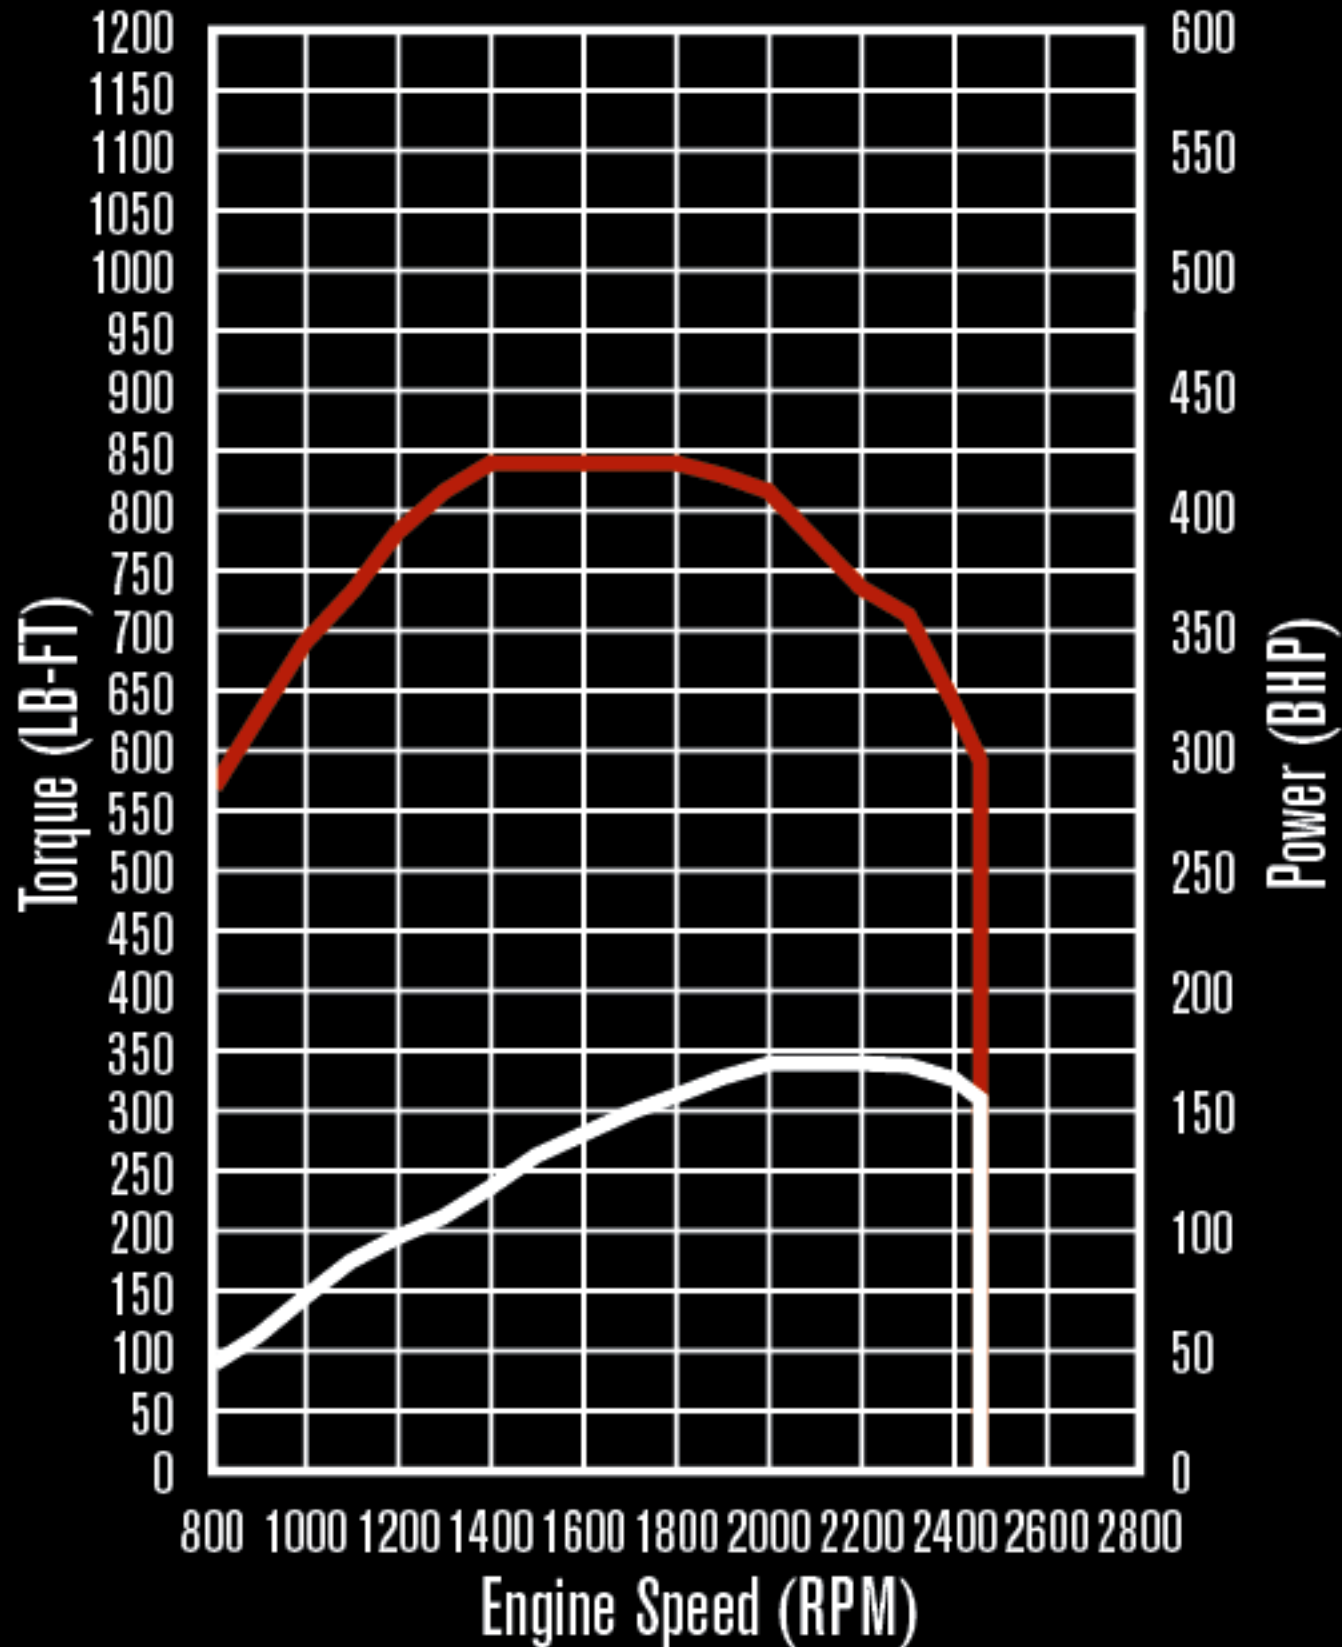

MAXXFORCE DT PERFORMANCE

TORQUE POWER

160 kW / 760 Nm

MAXXFORCE DT PERFORMANCE

TORQUE POWER

170 kW / 760 Nm

MAXXFORCE DT PERFORMANCE

TORQUE POWER

170 kW / 840 Nm

MAXXFORCE DT PERFORMANCE

TORQUE POWER

170 kW / 840 Nm

MAXXFORCE DT PERFORMANCE

TORQUE POWER

180 kW / 840 Nm

MAXXFORCE DT PERFORMANCE

TORQUE POWER

190 kW / 895 Nm

MAXXFORCE DT PERFORMANCE

TORQUE POWER

195 kW / 1085 Nm

MAXXFORCE DT PERFORMANCE

TORQUE POWER

210 kW / 1085 Nm

MAXXFORCE DT PERFORMANCE

TORQUE POWER

225 kW / 1165 Nm