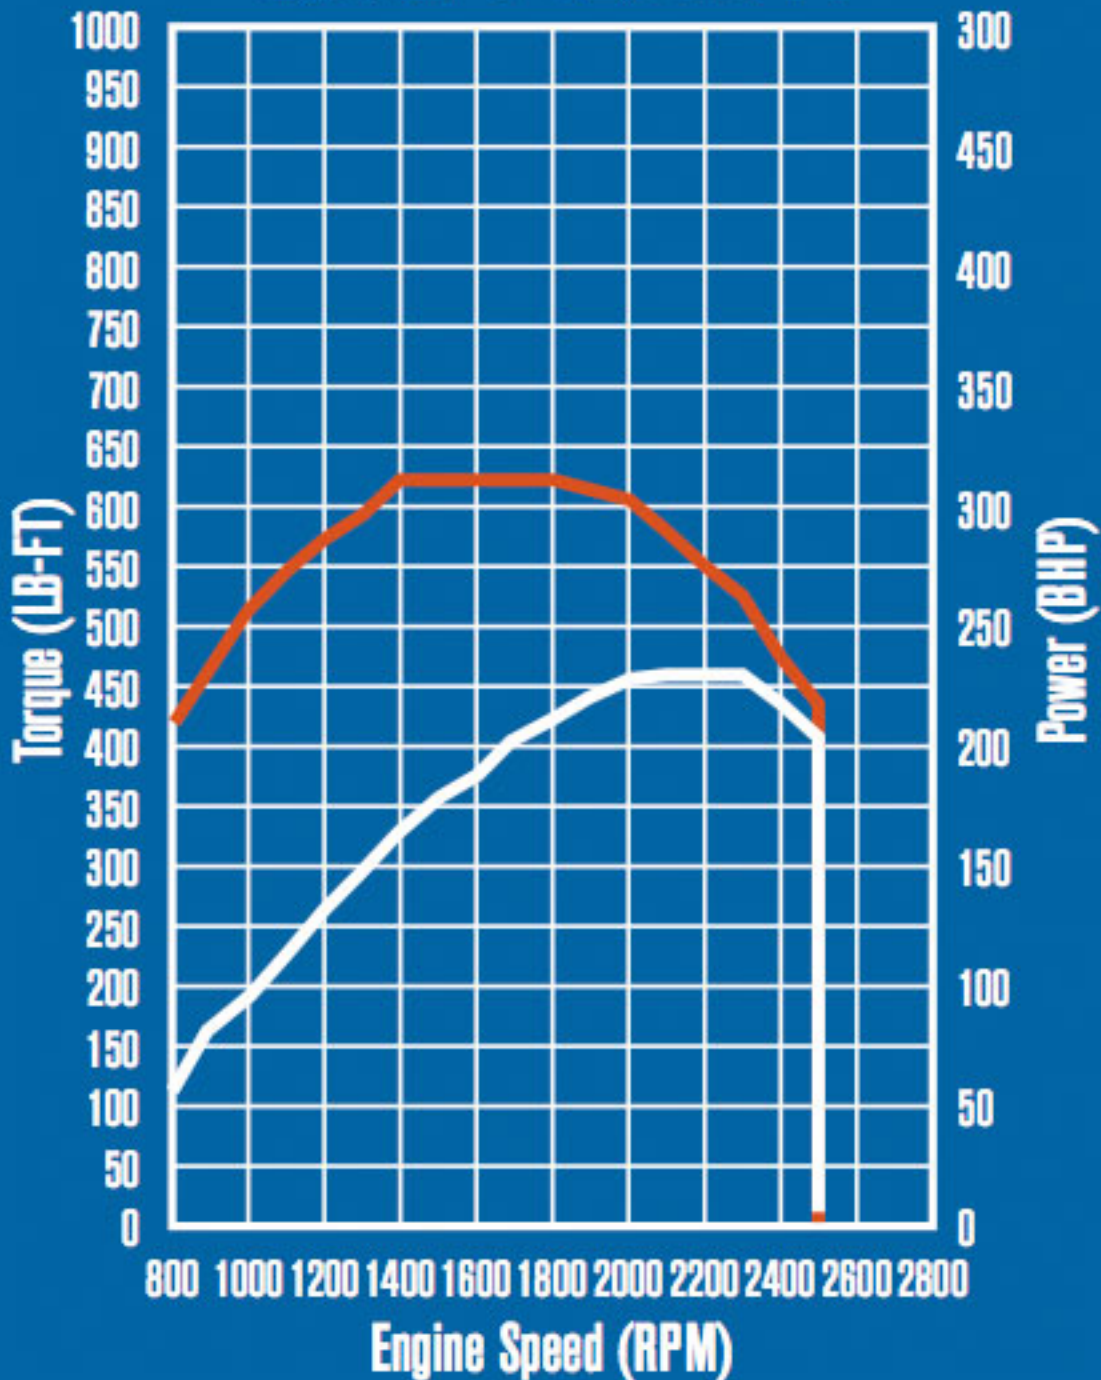

MAXXFORCE DT PERFORMANCE

— TORQUE — POWER

230 HP / 620 LB-FT

MAXXFORCE DT PERFORMANCE

— TORQUE — POWER

245 HP / 620 LB-FT

MAXXFORCE DT PERFORMANCE

— TORQUE — POWER

255 HP / 660 LB-FT

MAXXFORCE DT PERFORMANCE

— TORQUE — POWER

260 HP / 800 LB-FT

MAXXFORCE DT PERFORMANCE

— TORQUE — POWER

285 HP / 800 LB-FT

MAXXFORCE DT PERFORMANCE

— TORQUE — POWER

300 HP / 860 LB-FT