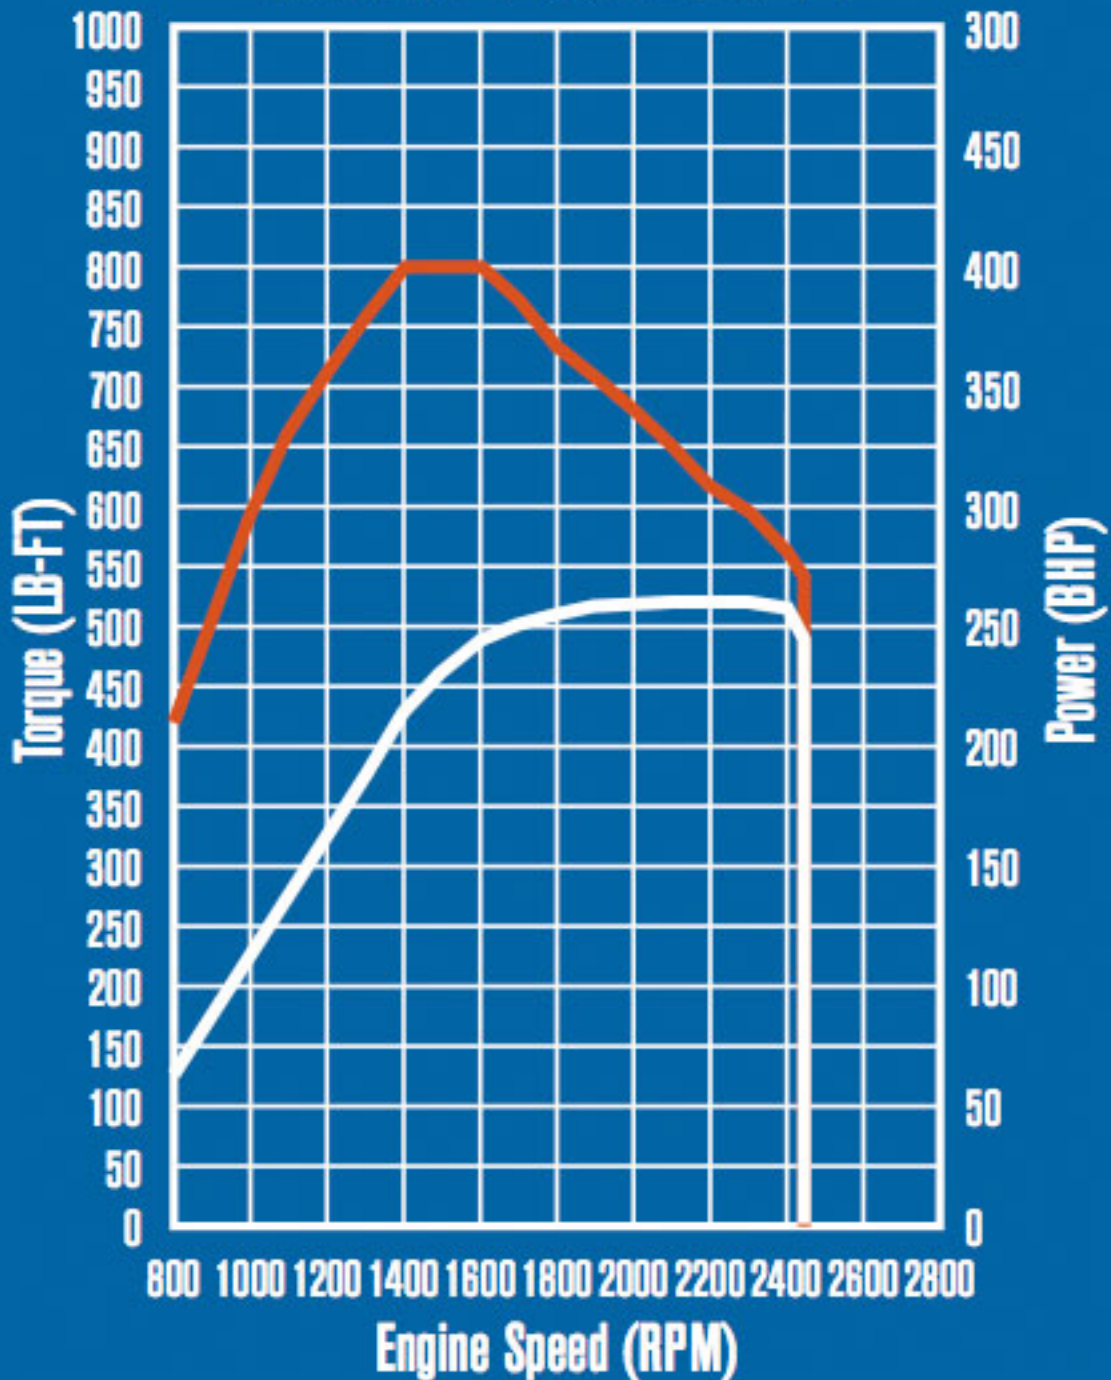

MAXXFORCE DT PERFORMANCE

— TORQUE — POWER

230 HP / 620 LB-FT

MAXXFORCE DT PERFORMANCE

— TORQUE — POWER

245 HP / 620 LB-FT

MAXXFORCE DT PERFORMANCE

— TORQUE — POWER

255 HP / 660 LB-FT

MAXXFORCE DT PERFORMANCE

— TORQUE — POWER

260 HP / 800 LB-FT

MAXXFORCE DT PERFORMANCE

— TORQUE — POWER

285 HP / 800 LB-FT

MAXXFORCE DT PERFORMANCE

— TORQUE — POWER

300 HP / 860 LB-FT