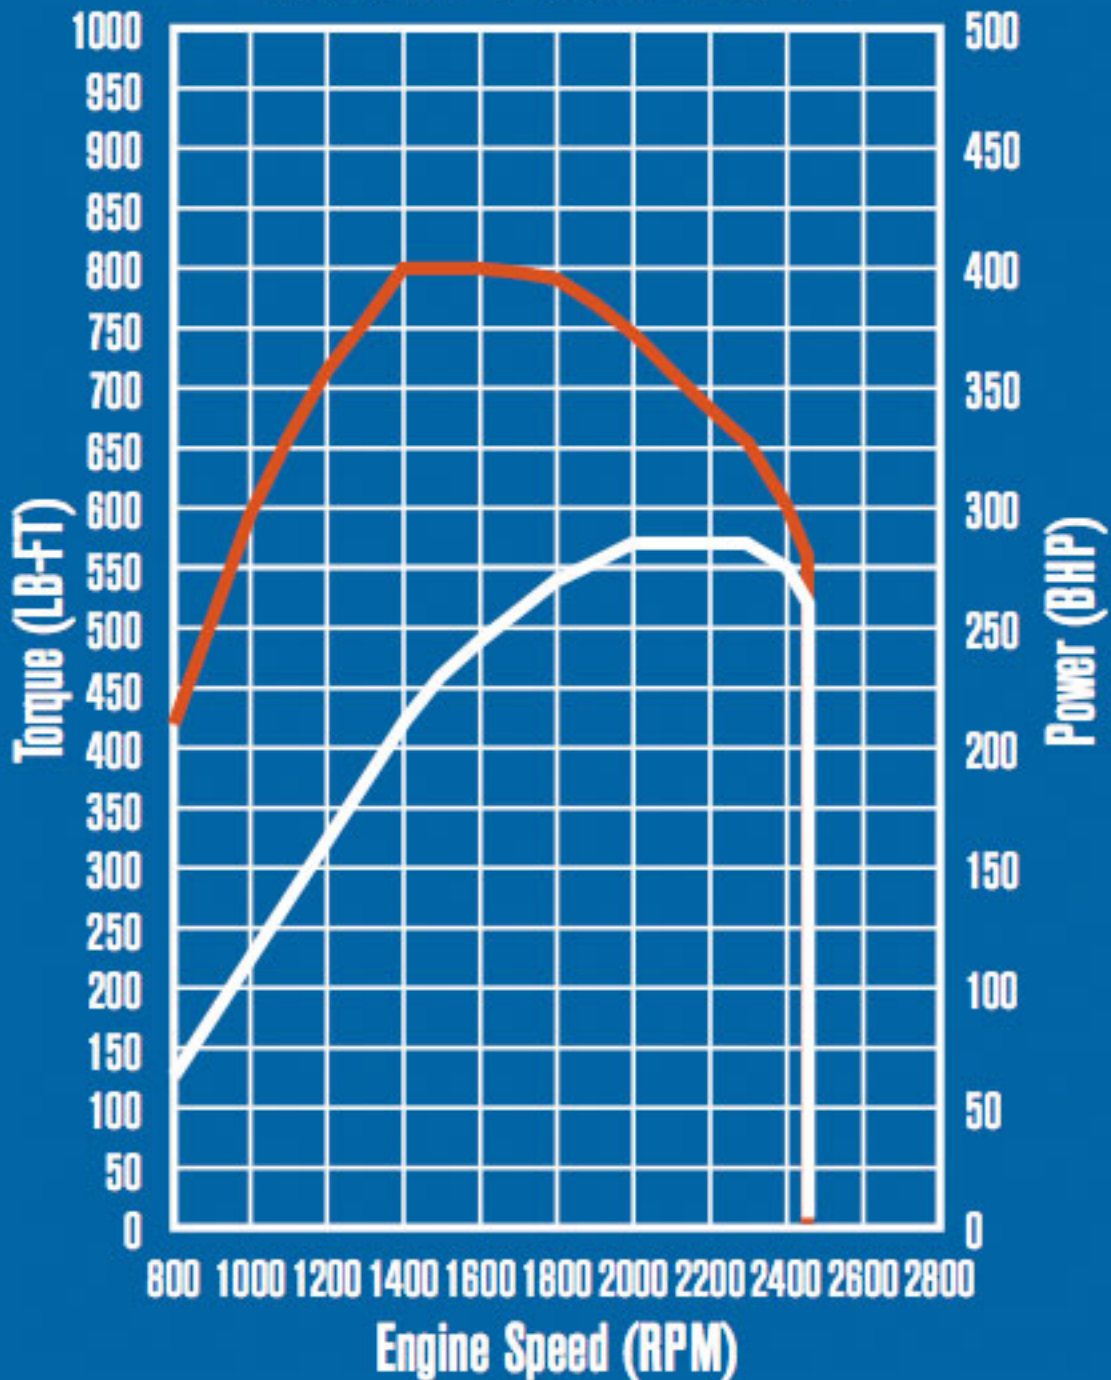

MAXXFORCE DT PERFORMANCE

— TORQUE — POWER

230 HP / 620 LB-FT

MAXXFORCE DT PERFORMANCE

— TORQUE — POWER

245 HP / 620 LB-FT

MAXXFORCE DT PERFORMANCE

— TORQUE — POWER

255 HP / 660 LB-FT

MAXXFORCE DT PERFORMANCE

— TORQUE — POWER

260 HP / 800 LB-FT

MAXXFORCE DT PERFORMANCE

— TORQUE — POWER

285 HP / 800 LB-FT

MAXXFORCE DT PERFORMANCE

— TORQUE — POWER

300 HP / 860 LB-FT