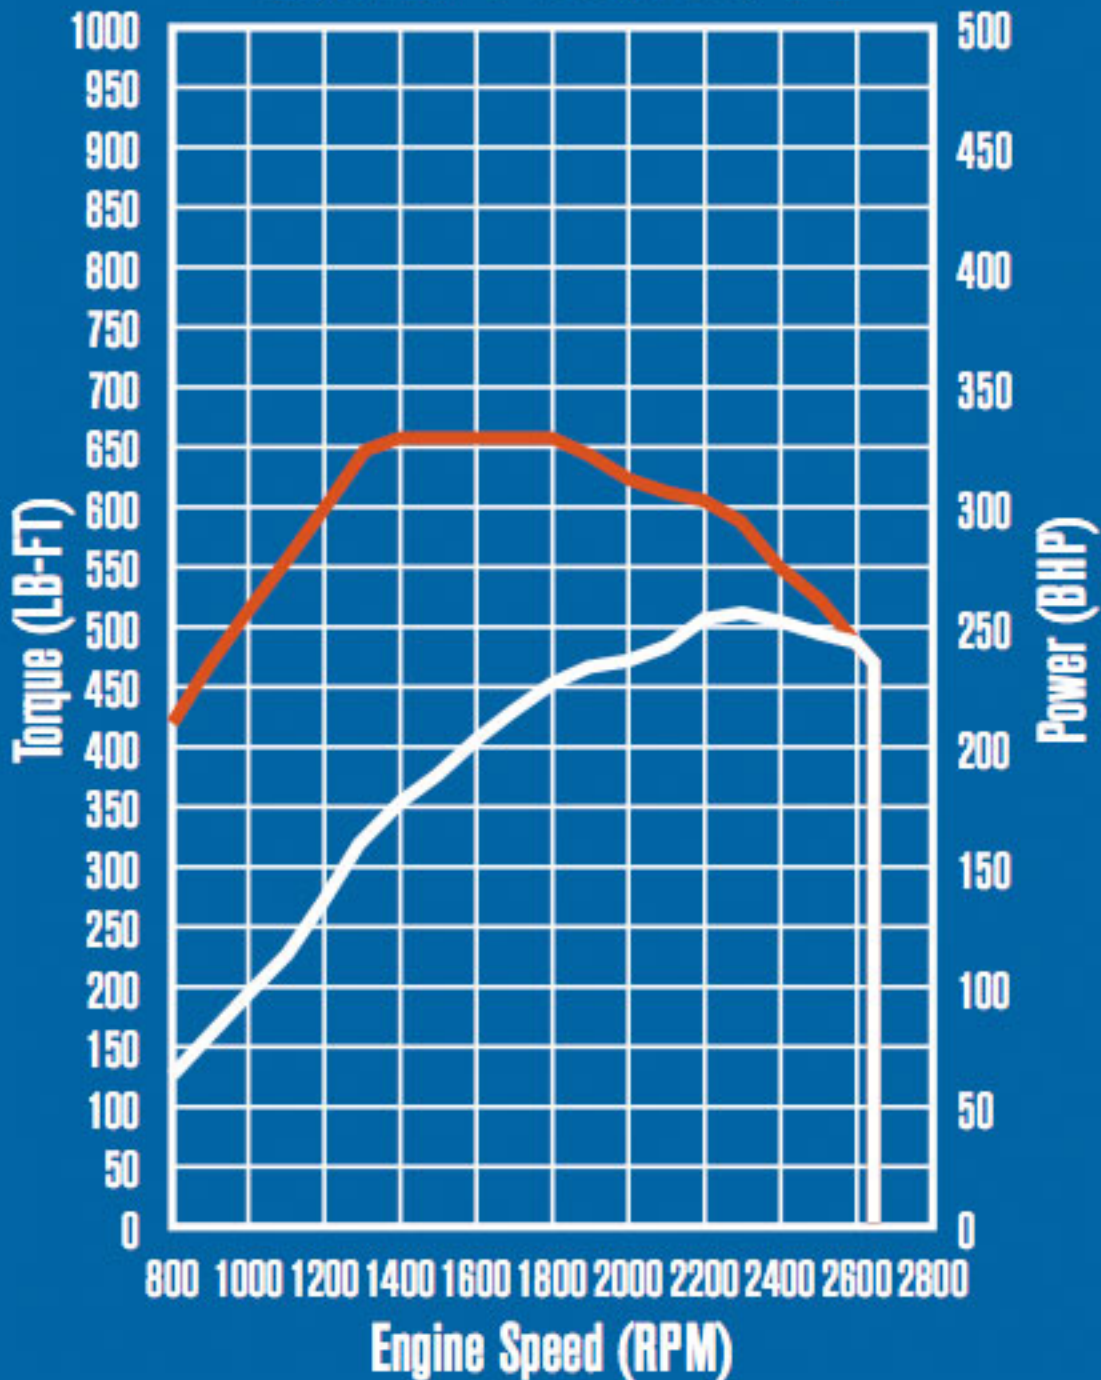

MAXXFORCE DT PERFORMANCE

— TORQUE — POWER

230 HP / 620 LB-FT

MAXXFORCE DT PERFORMANCE

— TORQUE — POWER

245 HP / 620 LB-FT

MAXXFORCE DT PERFORMANCE

— TORQUE — POWER

255 HP / 660 LB-FT

MAXXFORCE DT PERFORMANCE

— TORQUE — POWER

260 HP / 800 LB-FT

MAXXFORCE DT PERFORMANCE

— TORQUE — POWER

285 HP / 800 LB-FT

MAXXFORCE DT PERFORMANCE

— TORQUE — POWER

300 HP / 860 LB-FT