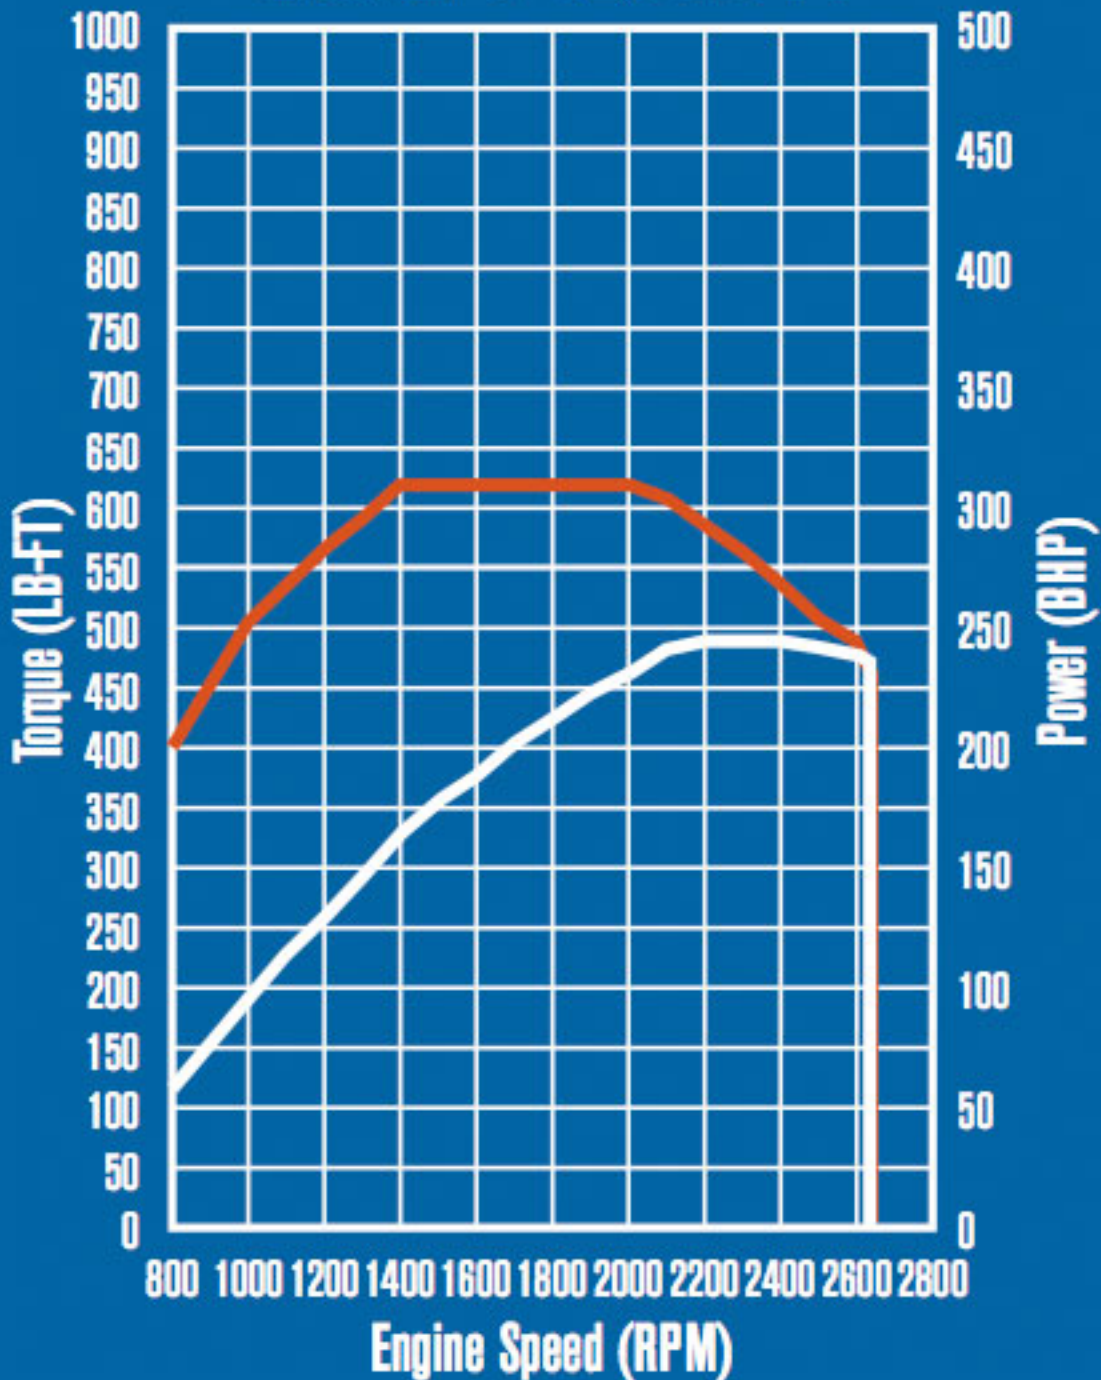

MAXXFORCE DT PERFORMANCE

— TORQUE — POWER

230 HP / 620 LB-FT

MAXXFORCE DT PERFORMANCE

— TORQUE — POWER

245 HP / 620 LB-FT

MAXXFORCE DT PERFORMANCE

— TORQUE — POWER

255 HP / 660 LB-FT

MAXXFORCE DT PERFORMANCE

— TORQUE — POWER

260 HP / 800 LB-FT

MAXXFORCE DT PERFORMANCE

— TORQUE — POWER

285 HP / 800 LB-FT

MAXXFORCE DT PERFORMANCE

— TORQUE — POWER

300 HP / 860 LB-FT